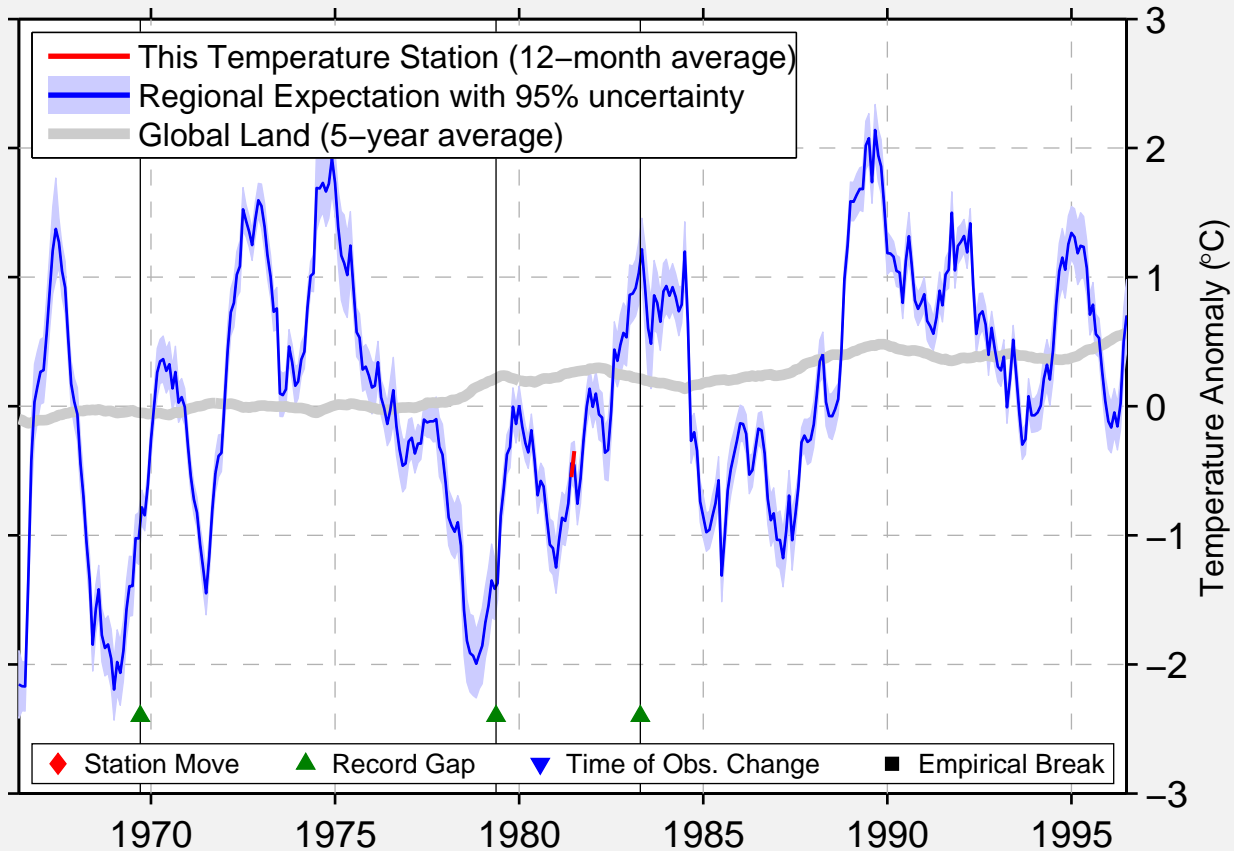

# DALNE-ZELENETSKAYA

69.117 N, 36.067 E (Russia)

Data Quality Controlled and Aligned at Breakpoints

Berkeley Earth