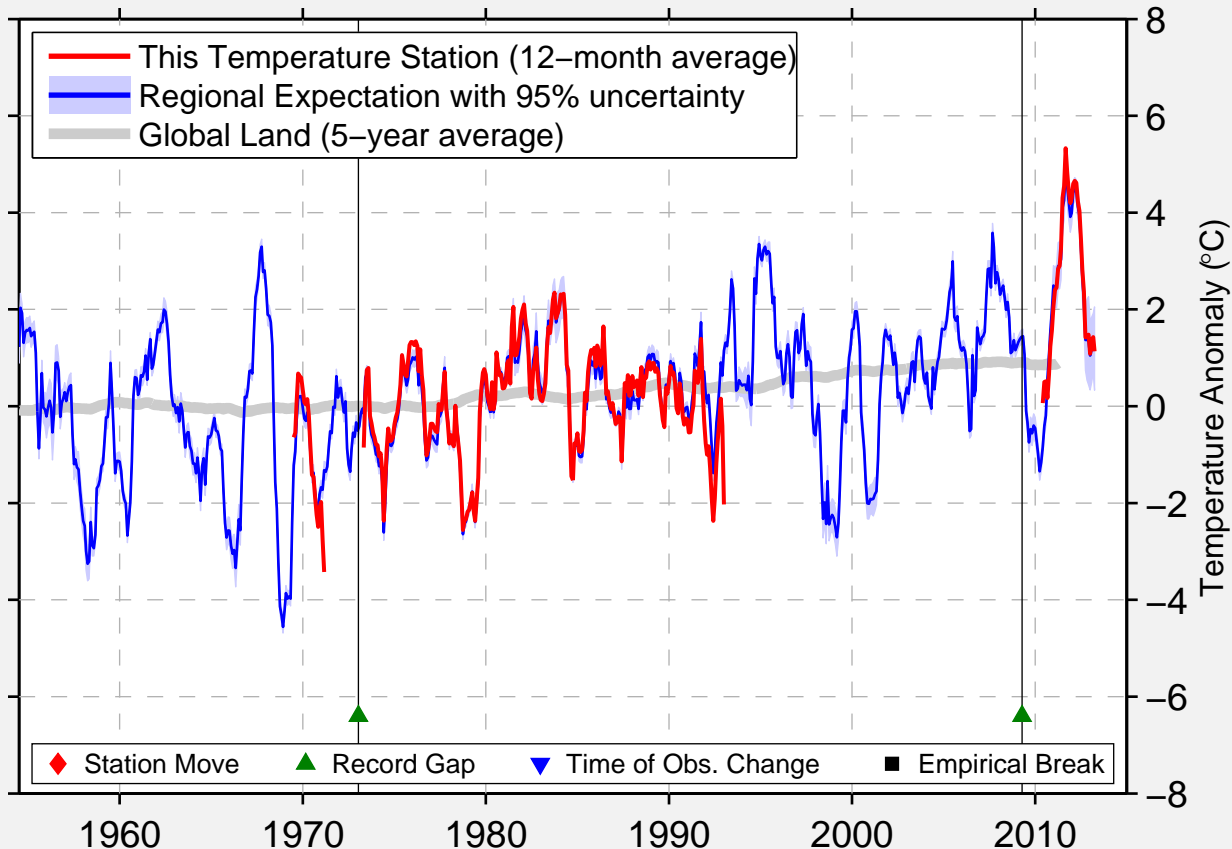

# ANTIPAJETA

69.083 N, 76.850 E (Russia)

Data Quality Controlled and Aligned at Breakpoints

Berkeley Earth