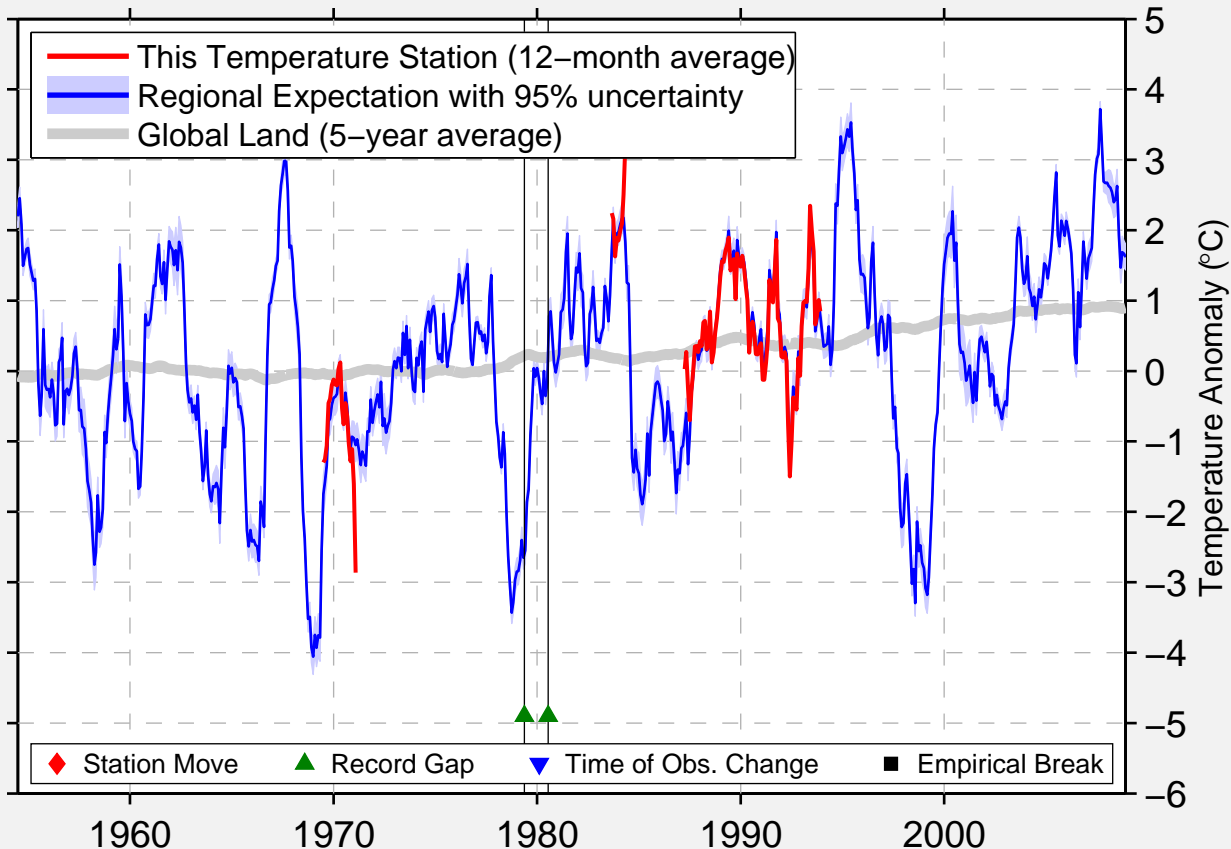

KOROTAJIHA

68.850 N, 61.183 E (Russia)

Data Quality Controlled and Aligned at Breakpoints

Berkeley Earth