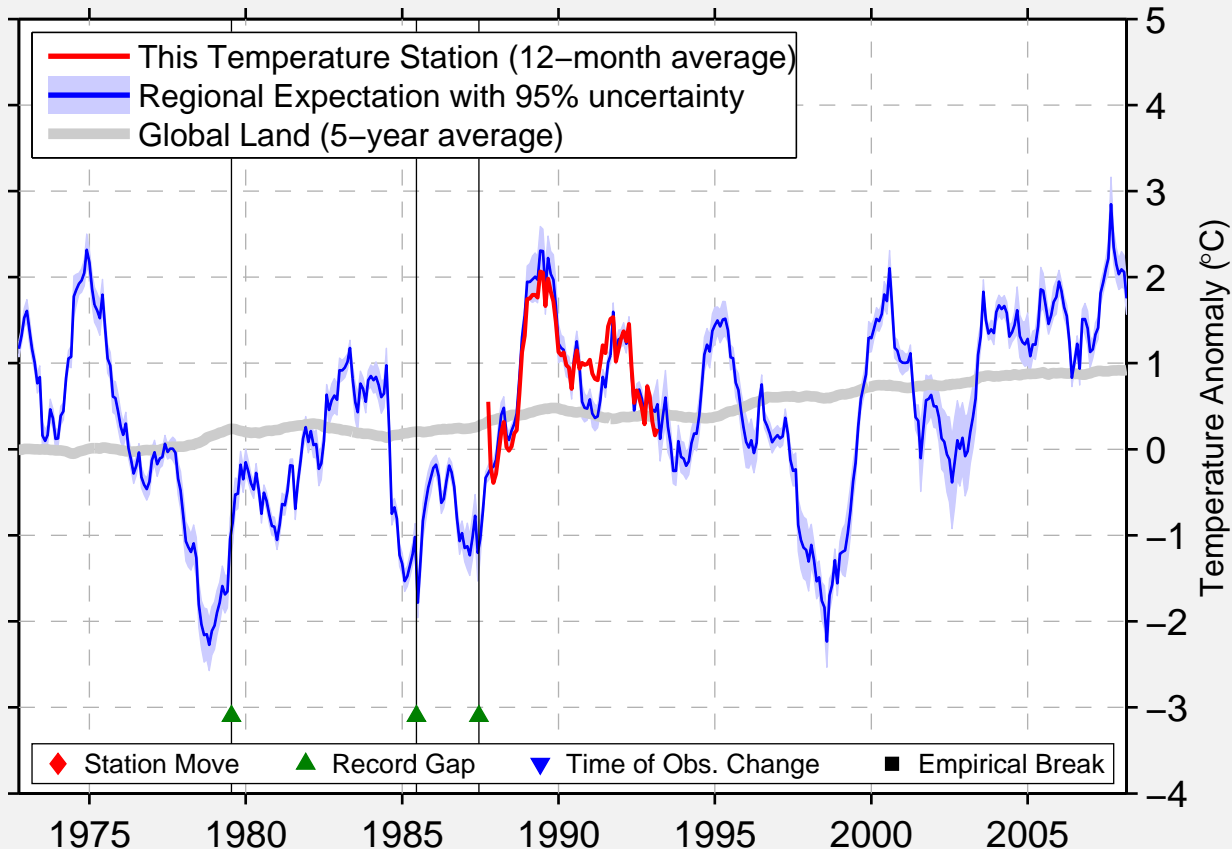

# OSTROV HATLOV

68.817 N, 37.333 E (Russia)

Data Quality Controlled and Aligned at Breakpoints

Berkeley Earth