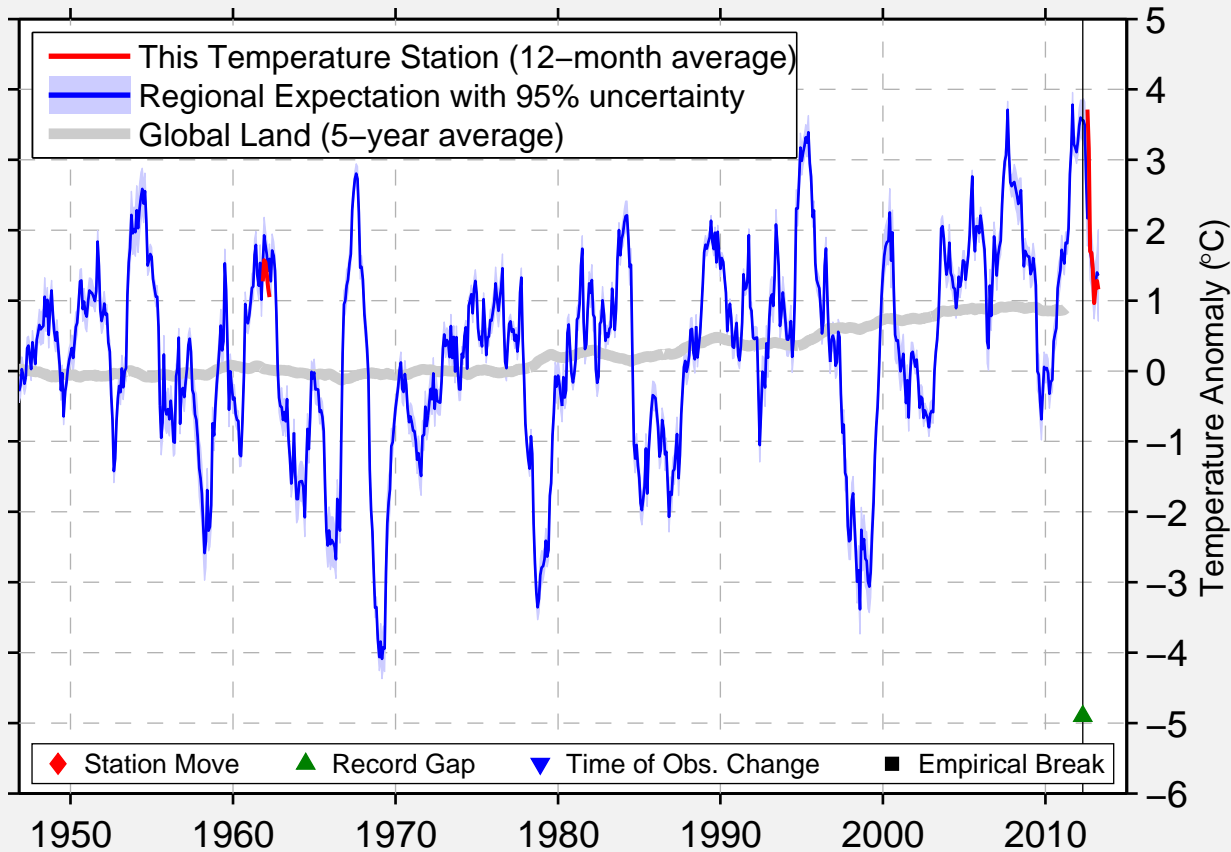

# VARANDEY

68.804 N, 57.986 E (Russia)

Data Quality Controlled and Aligned at Breakpoints

Berkeley Earth