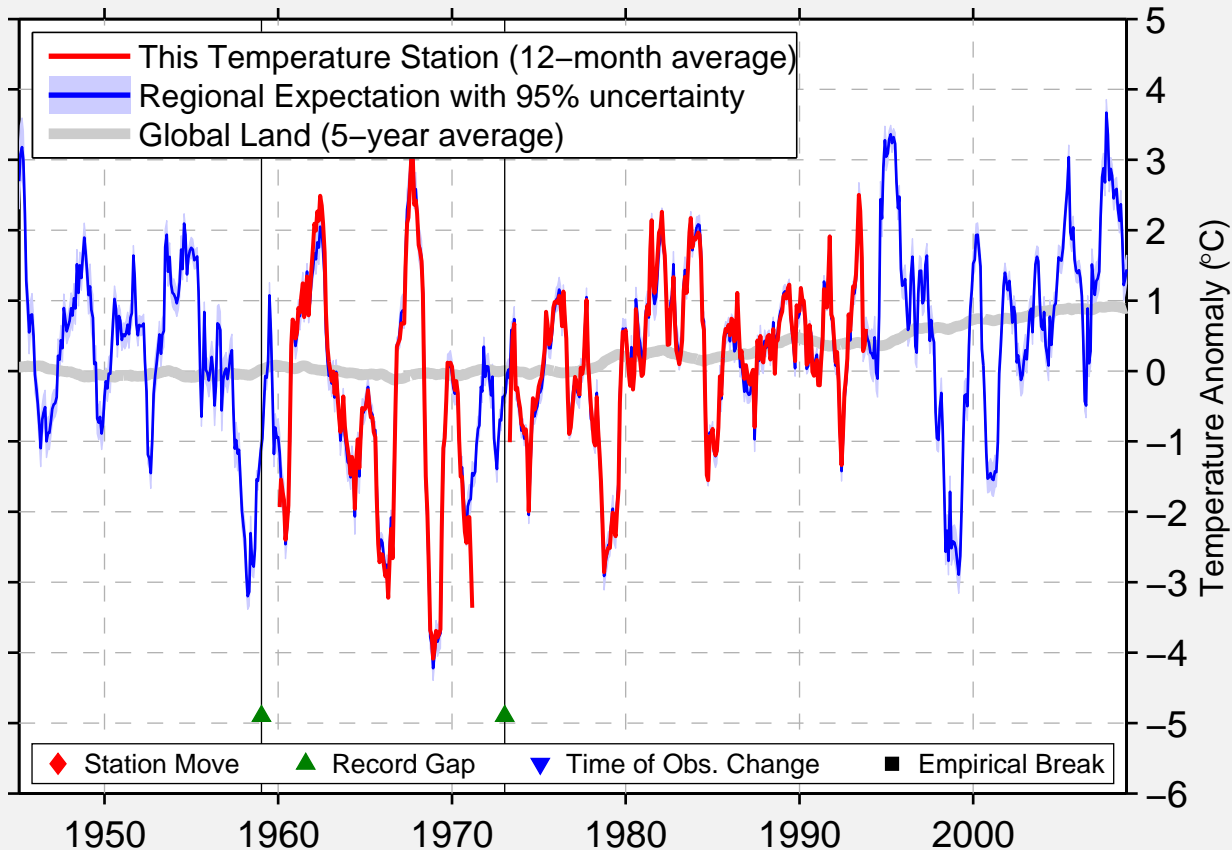

CAPE KAMENNYJ

68.467 N, 73.600 E (Russia)

Data Quality Controlled and Aligned at Breakpoints

Berkeley Earth