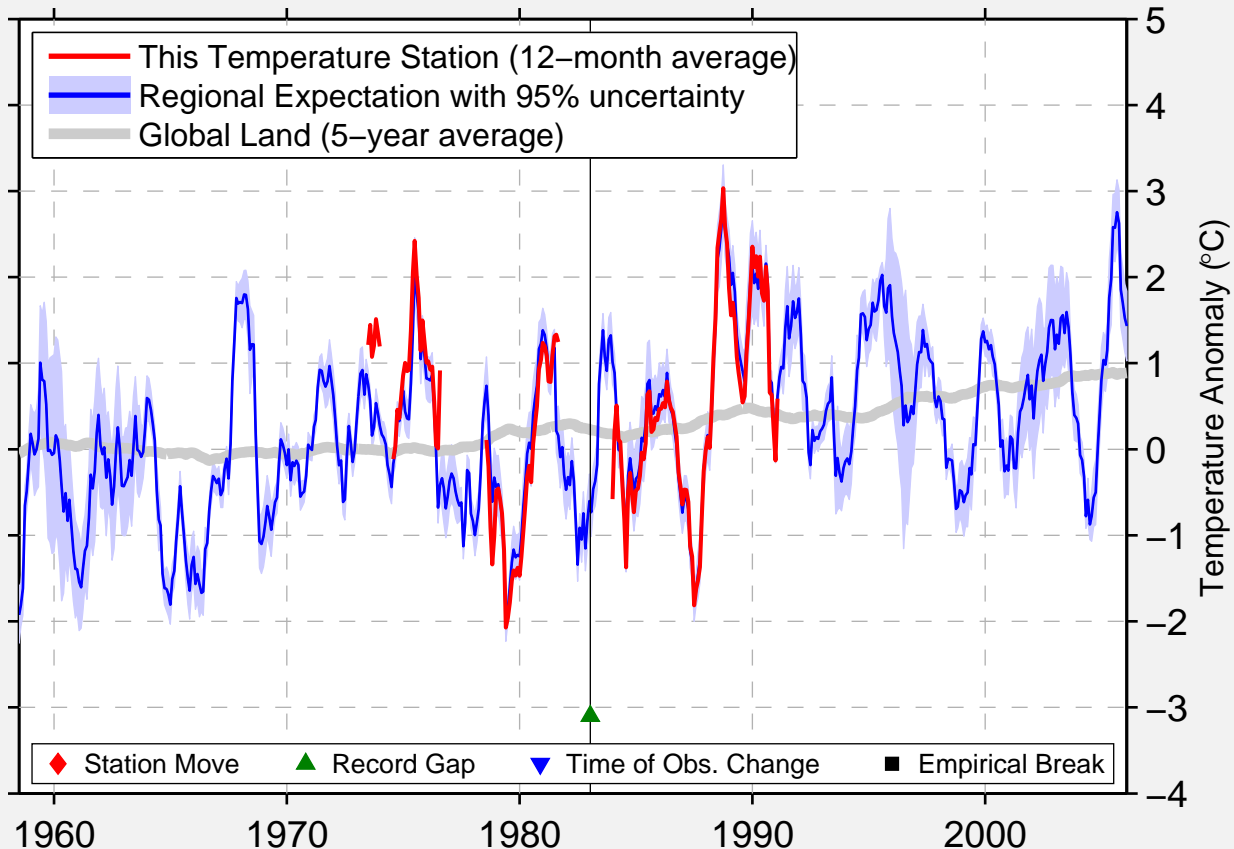

JANSK

68.450 N, 134.800 E (Russia)

Data Quality Controlled and Aligned at Breakpoints

Berkeley Earth