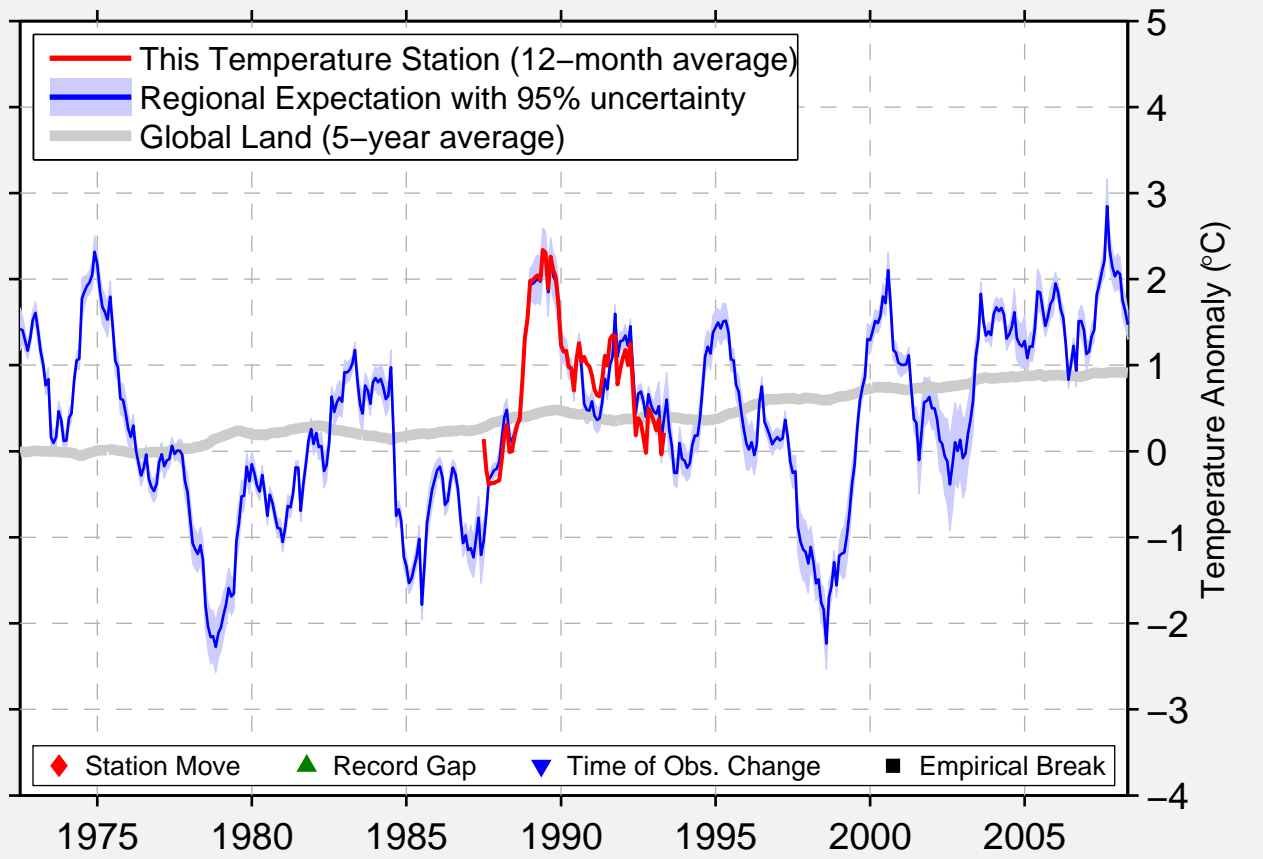

CHERNYY (CAPE)

68.400 N, 38.667 E (Russia)

Data Quality Controlled and Aligned at Breakpoints

Berkeley Earth