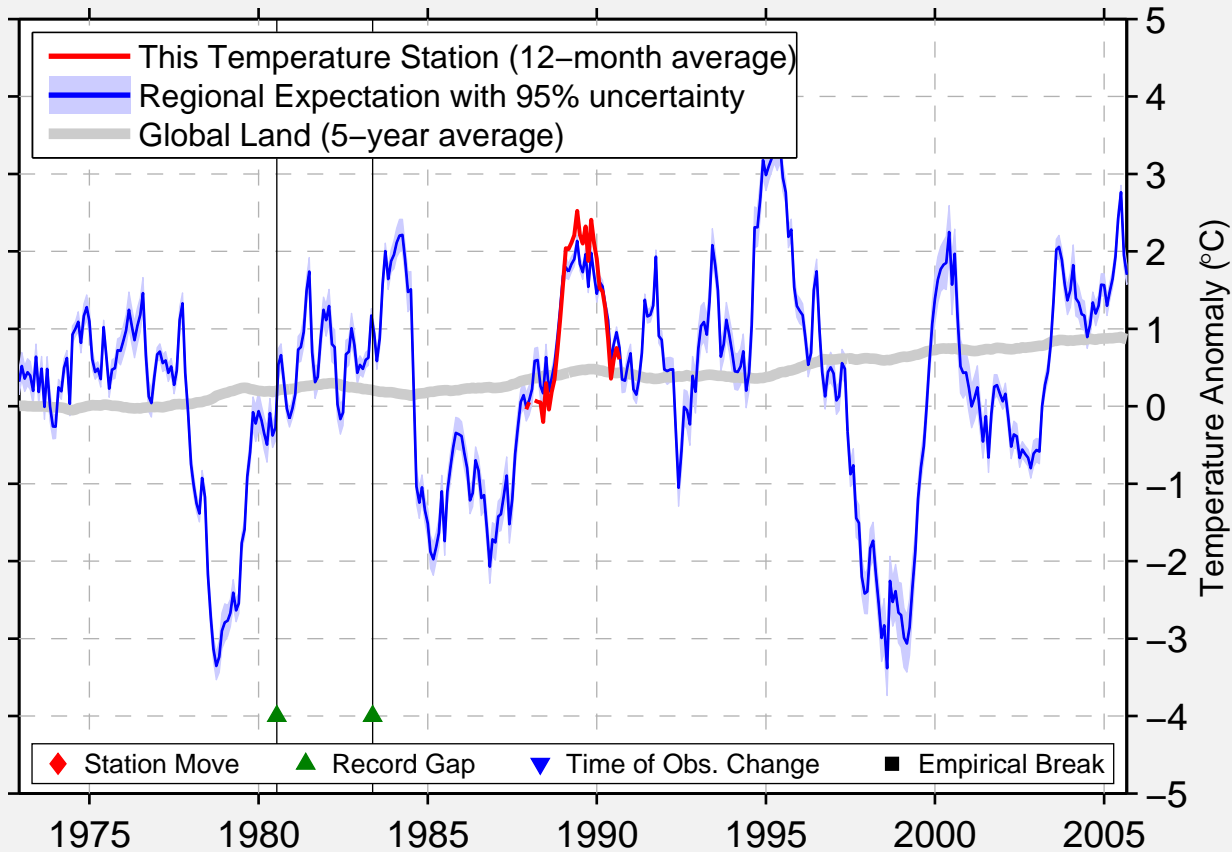

NDSOVAJA

68.250 N, 54.517 E (Russia)

Data Quality Controlled and Aligned at Breakpoints

Berkeley Earth