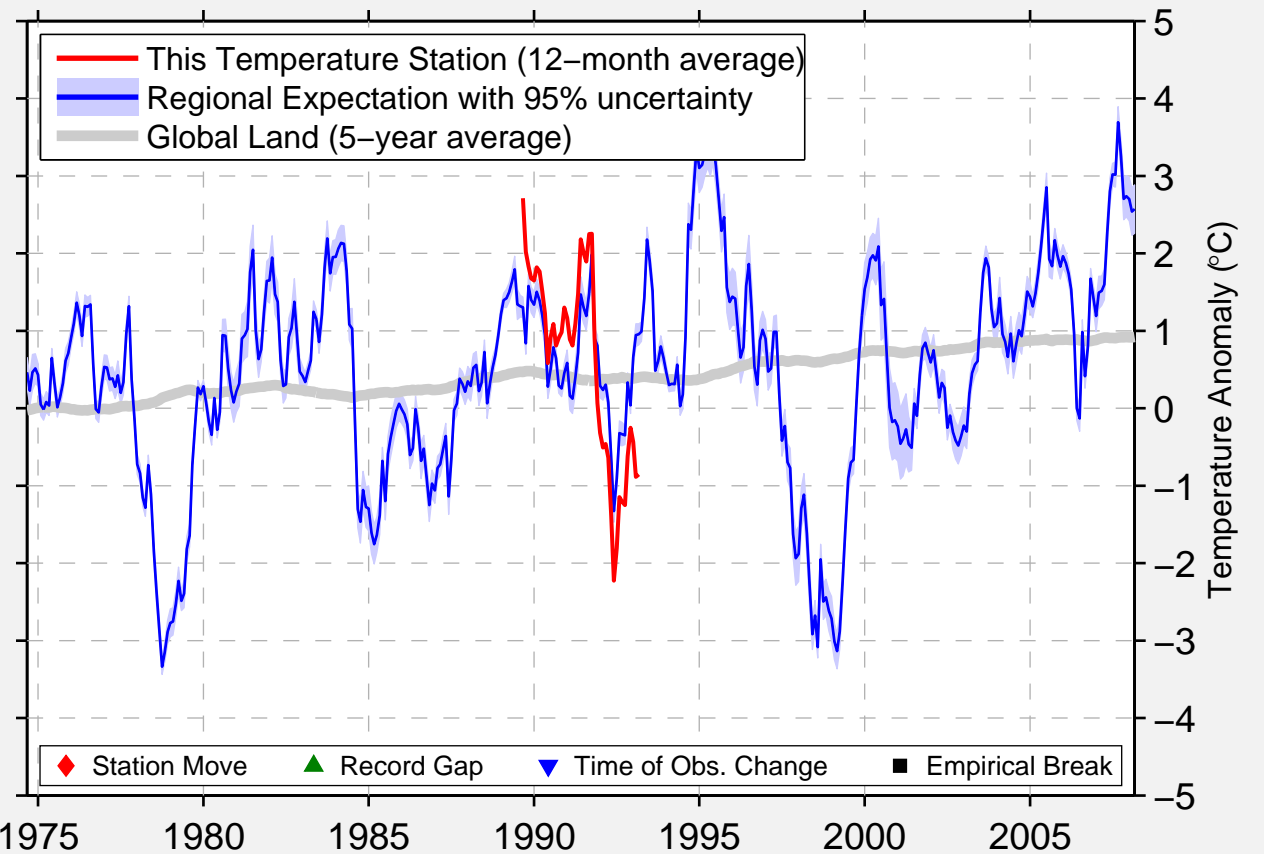

ZELEZNODOROZNY

67.833 N, 64.750 E (Russia)

Data Quality Controlled and Aligned at Breakpoints

Berkeley Earth