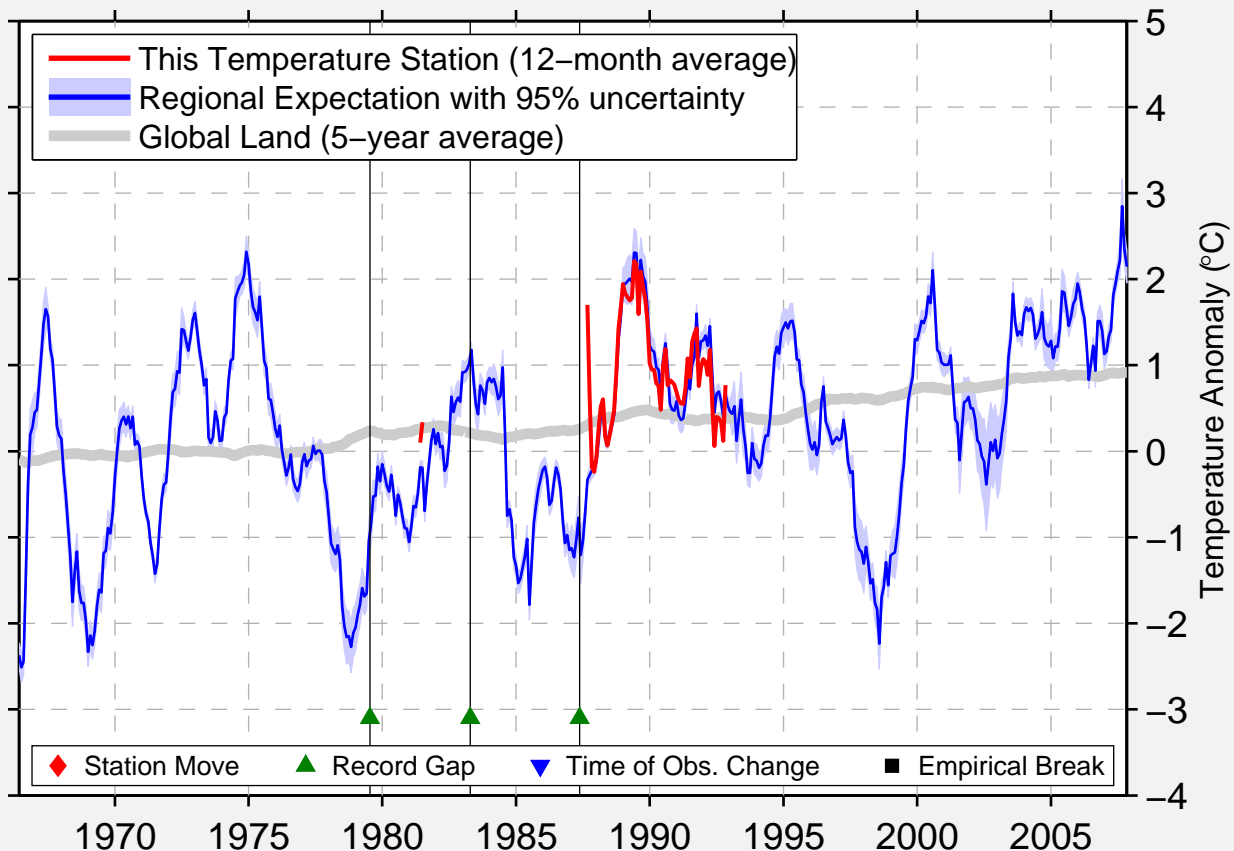

# KOLMYABR

67.700 N, 37.117 E (Russia)

Data Quality Controlled and Aligned at Breakpoints

Berkeley Earth