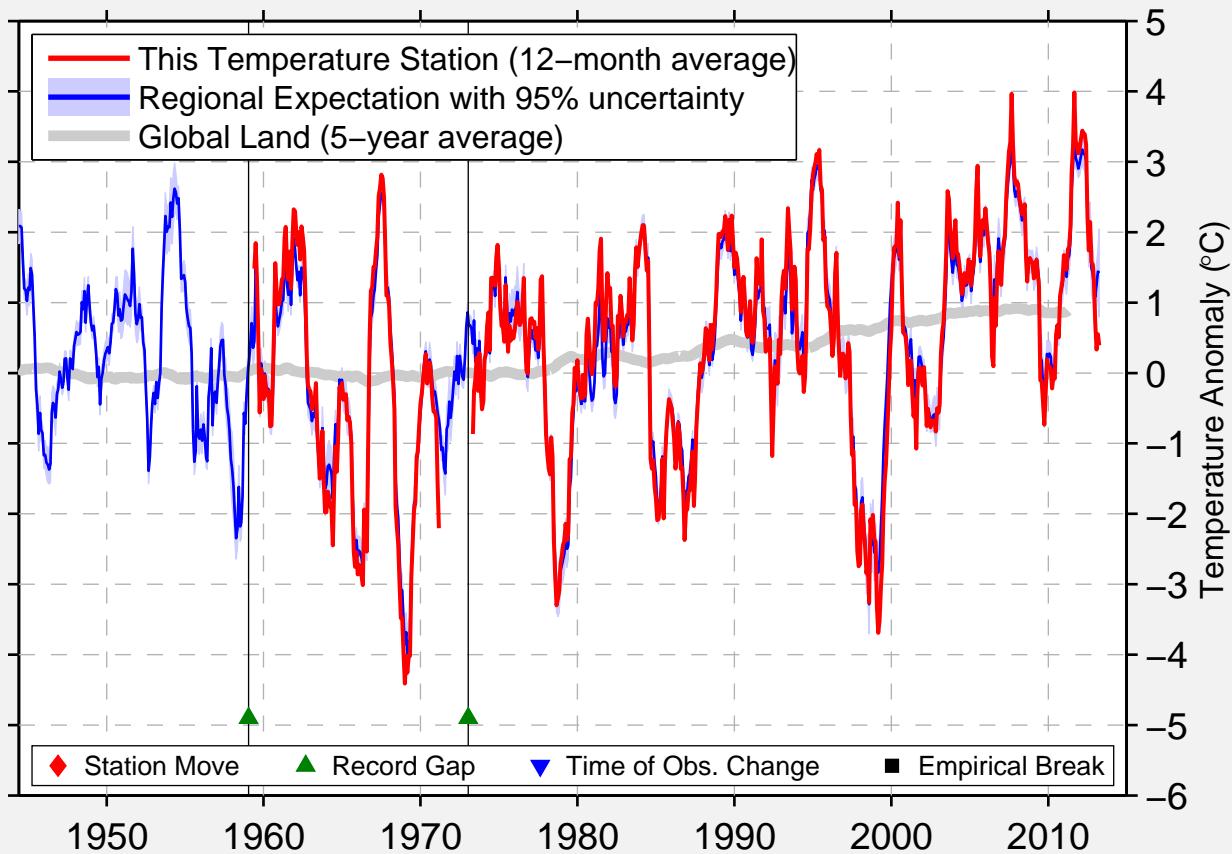

NARJAN-MAR

67.633 N, 53.033 E (Russia)

Data Quality Controlled and Aligned at Breakpoints

Berkeley Earth