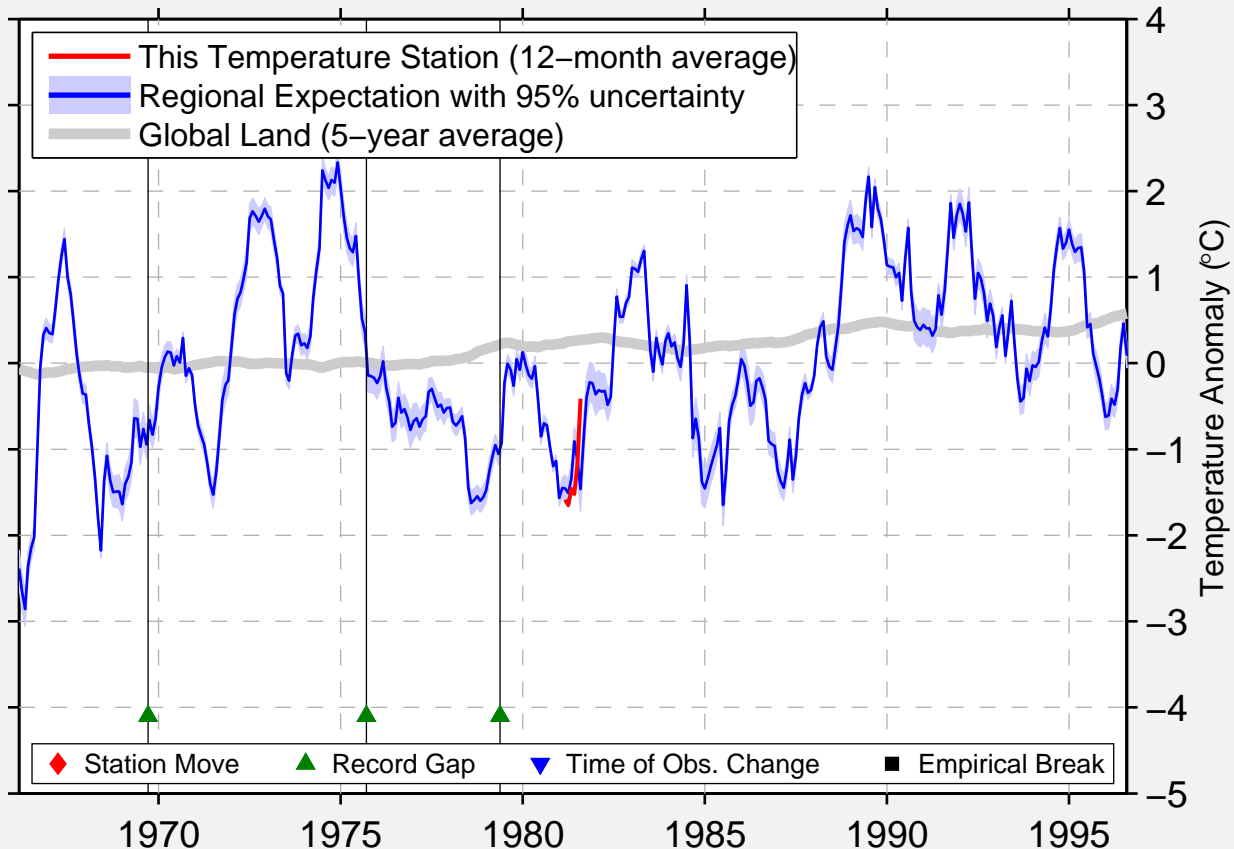

# ENA

67.600 N, 31.167 E (Russia)

Data Quality Controlled and Aligned at Breakpoints

Berkeley Earth