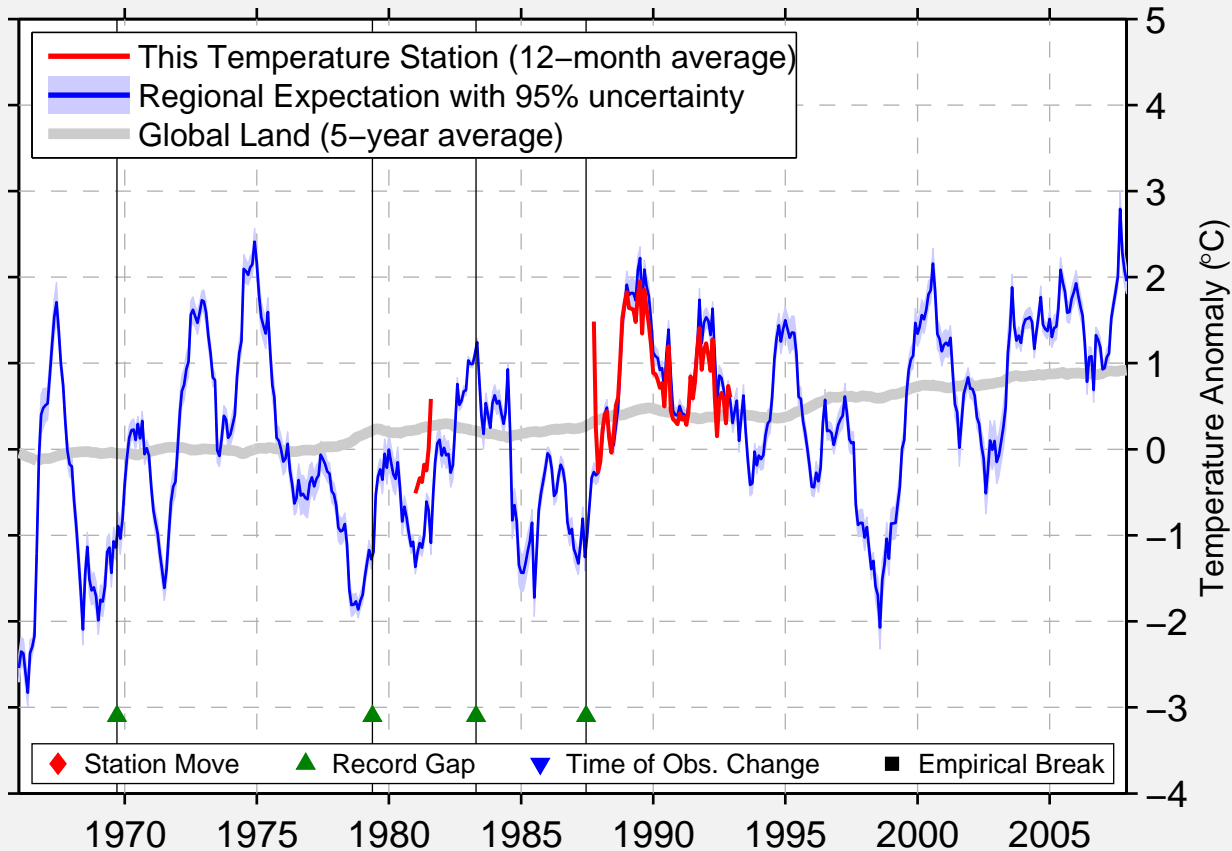

APATITY

67.567 N, 33.367 E (Russia)

Data Quality Controlled and Aligned at Breakpoints

Berkeley Earth