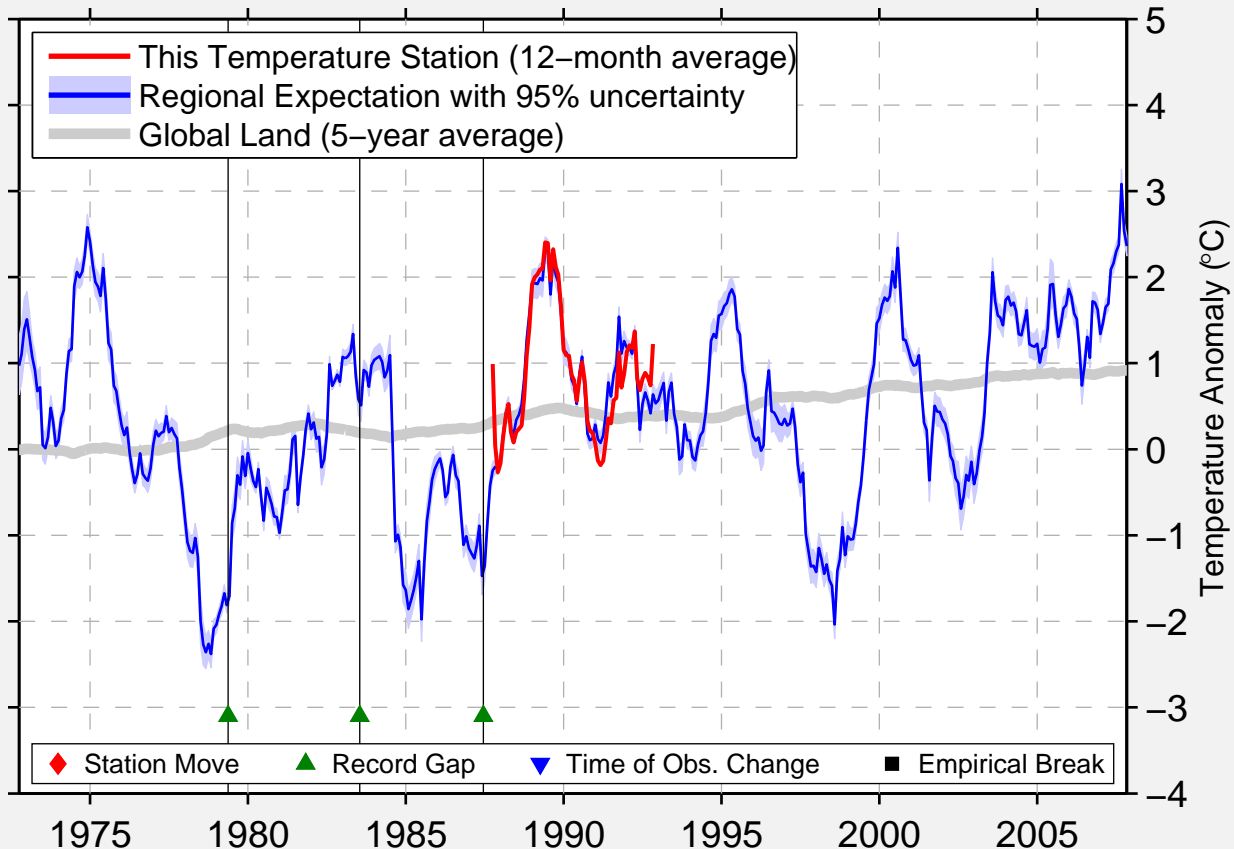

# TERSKO-ORLOVSKAJA

67.217 N, 41.333 E (Russia)

Data Quality Controlled and Aligned at Breakpoints

Berkeley Earth