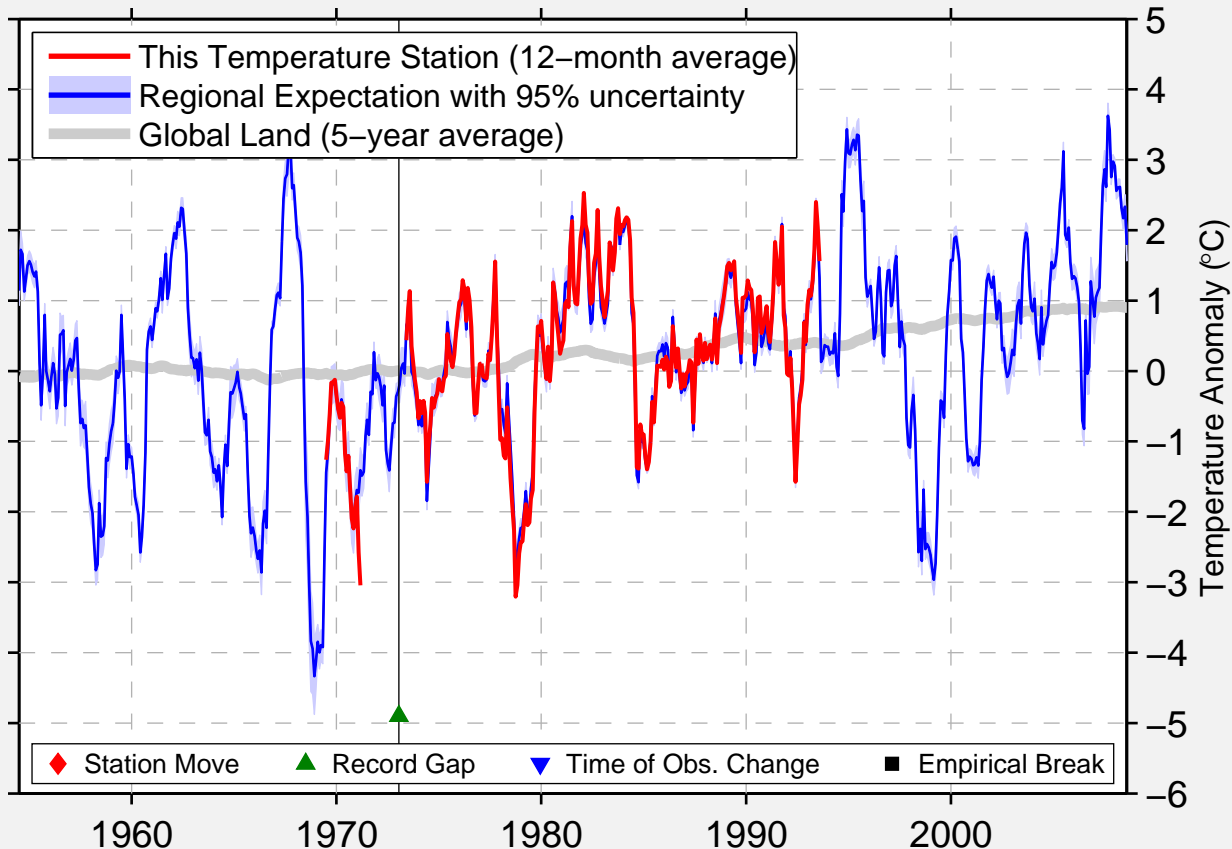

JAR-SALE

66.833 N, 70.833 E (Russia)

Data Quality Controlled and Aligned at Breakpoints

Berkeley Earth