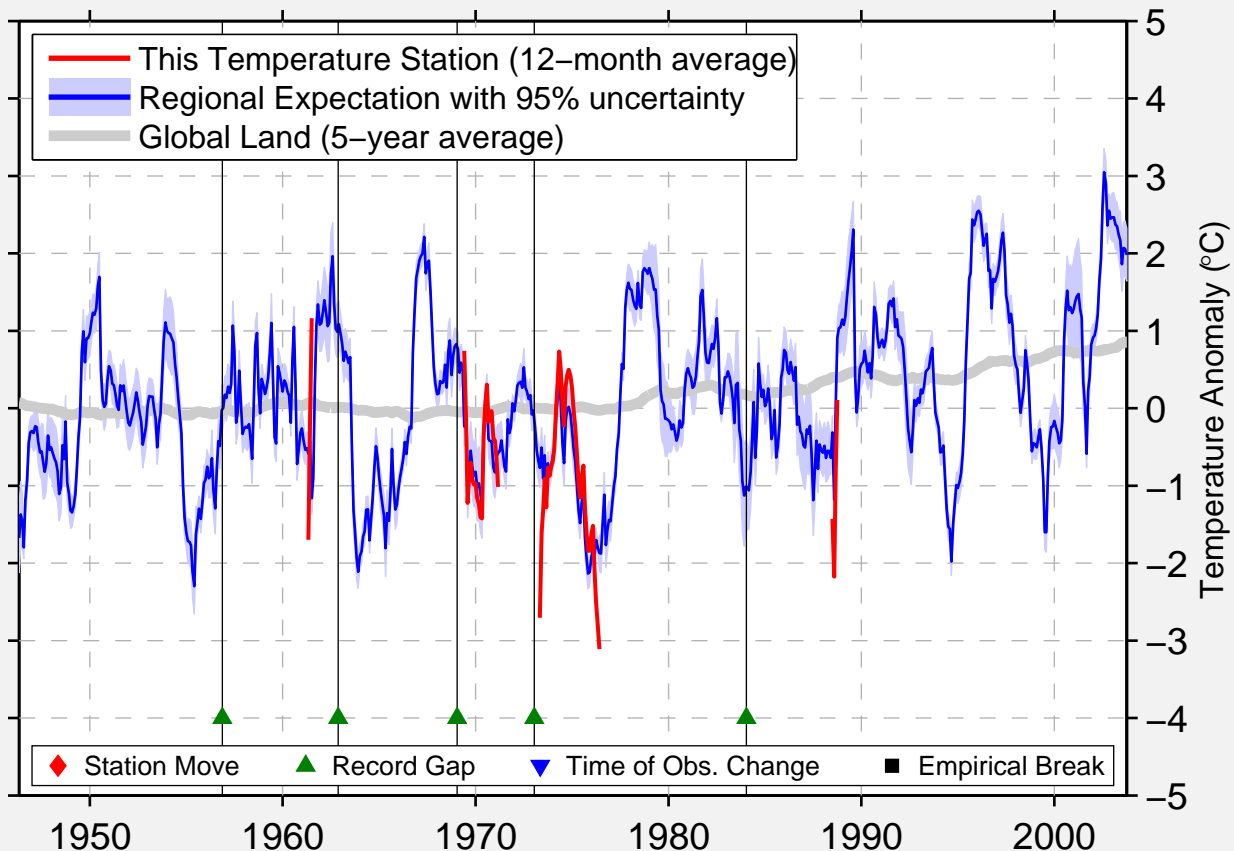

KOLJUCINSKAJA BAY

66.833 N, 174.500 W (Russia)

Data Quality Controlled and Aligned at Breakpoints

Berkeley Earth