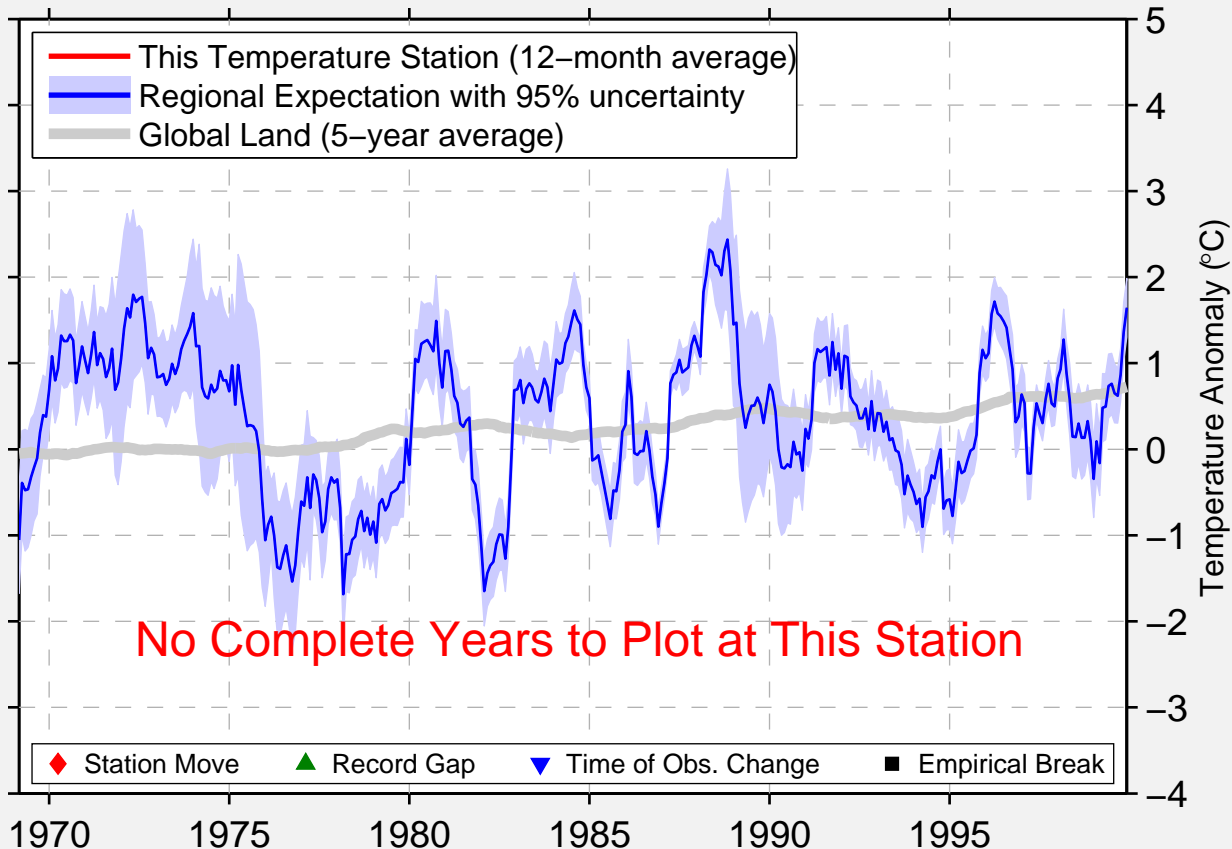

# AWS: ARRIVAL HEIGHTS (8909)

77.900 S, 166.700 E (Antarctica)

Data Quality Controlled and Aligned at Breakpoints

Berkeley Earth