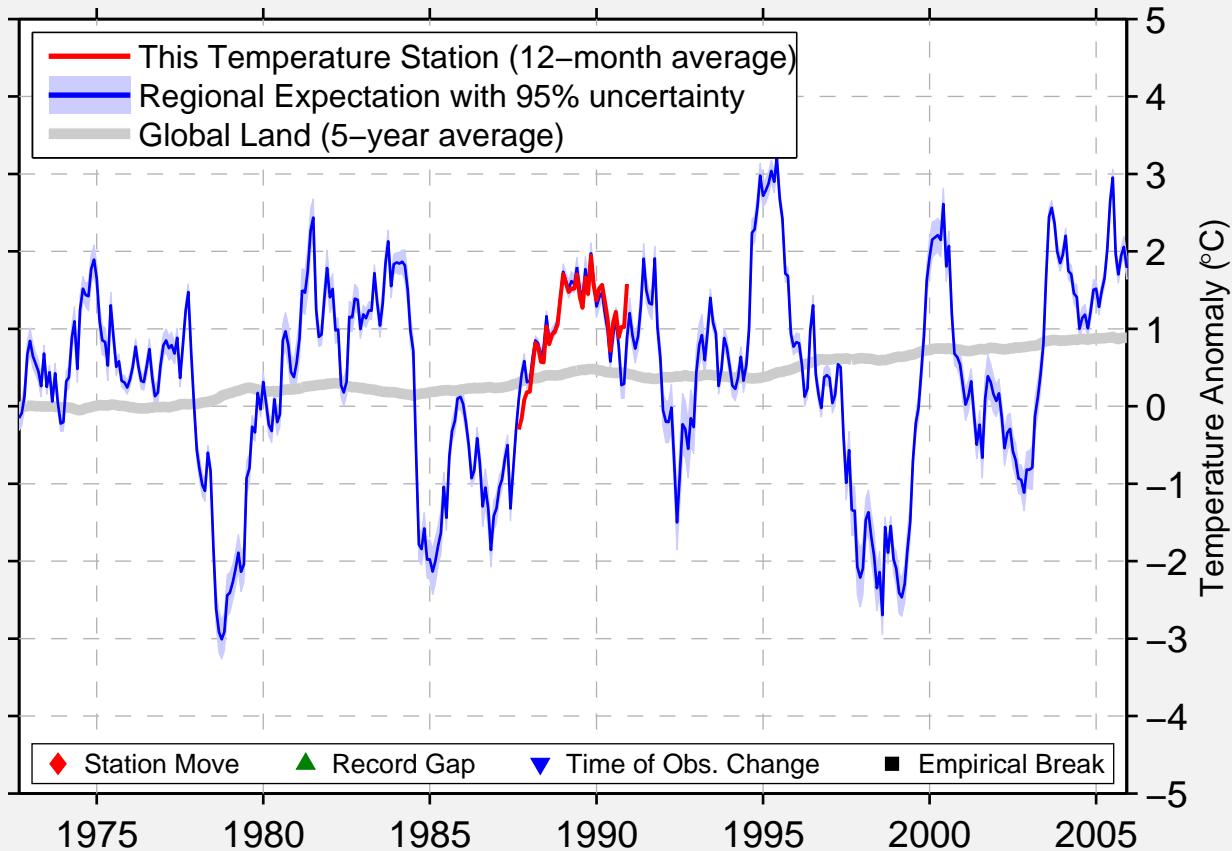

MUNTNIY MATERIK

65.950 N, 55.150 E (Russia)

Data Quality Controlled and Aligned at Breakpoints

Berkeley Earth