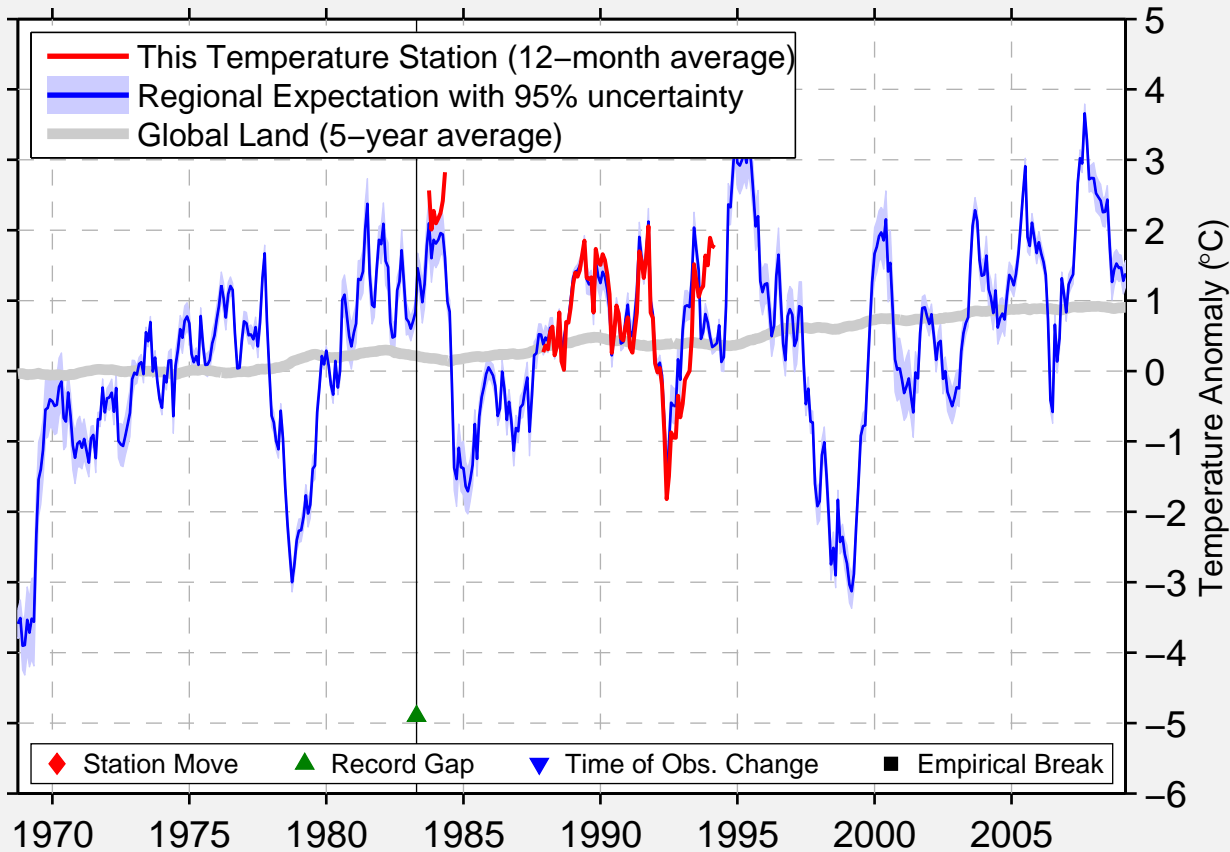

UNSILGORT

65.850 N, 65.000 E (Russia)

Data Quality Controlled and Aligned at Breakpoints

Berkeley Earth