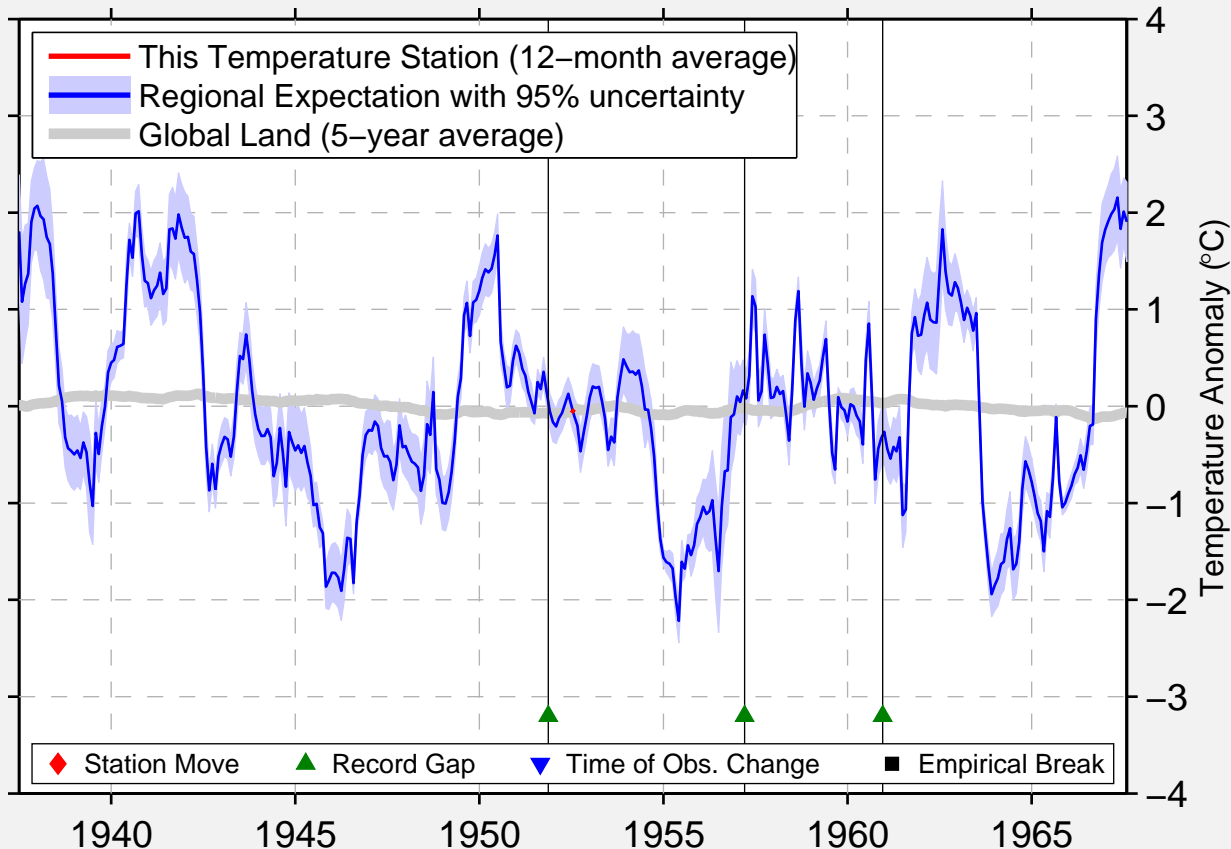

RATMANOVA ISLAND

65.783 N, 169.083 W (Russia)

Data Quality Controlled and Aligned at Breakpoints

Berkeley Earth