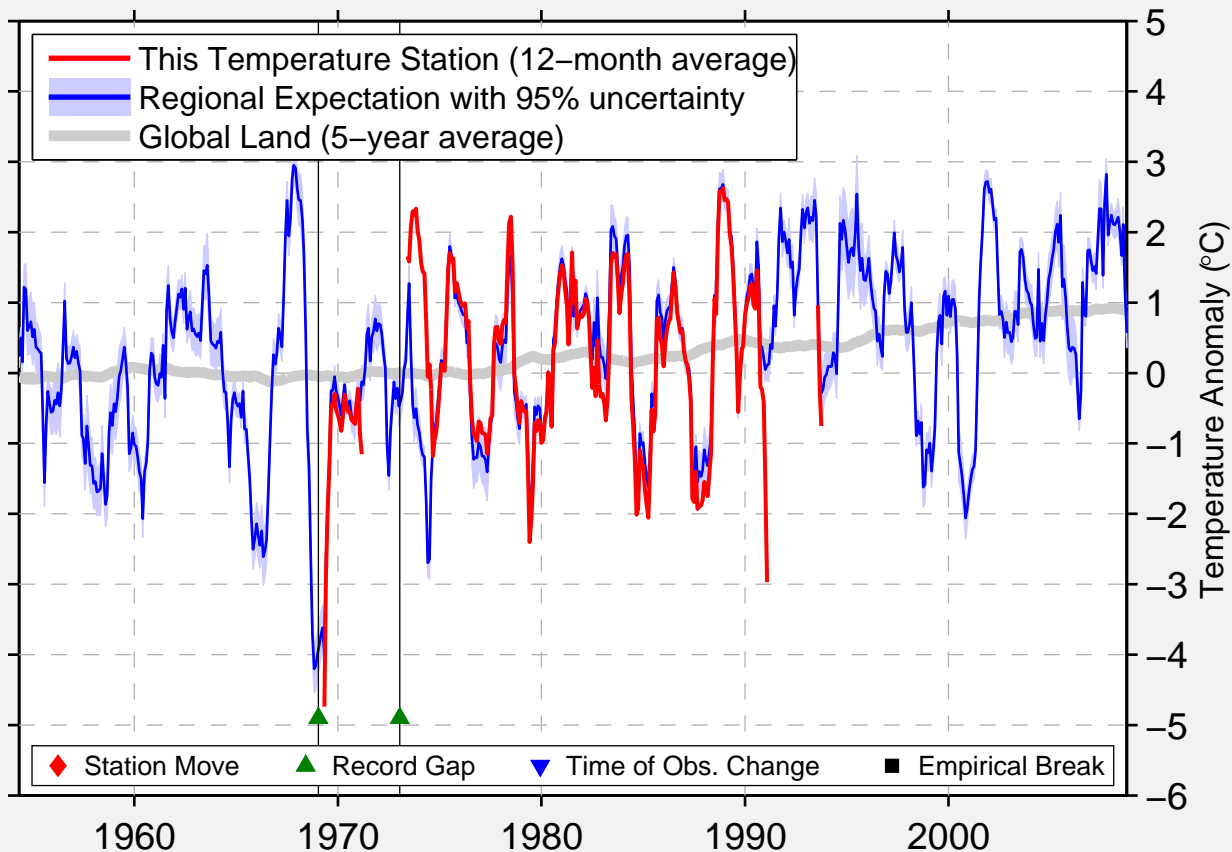

# TEMBENCHI

64.938 N, 98.870 E (Russia)

Data Quality Controlled and Aligned at Breakpoints

Berkeley Earth