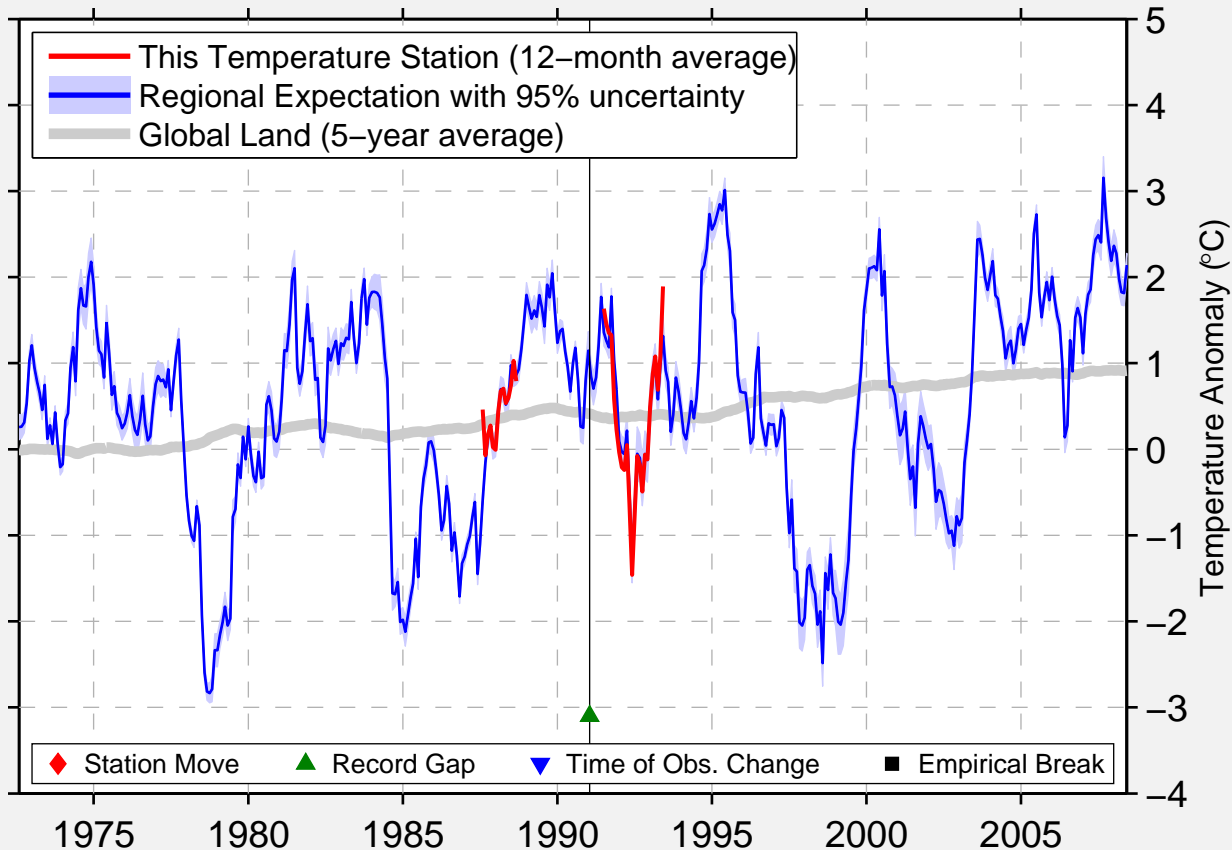

# LEVKINSKAJA

64.783 N, 51.067 E (Russia)

Data Quality Controlled and Aligned at Breakpoints

Berkeley Earth