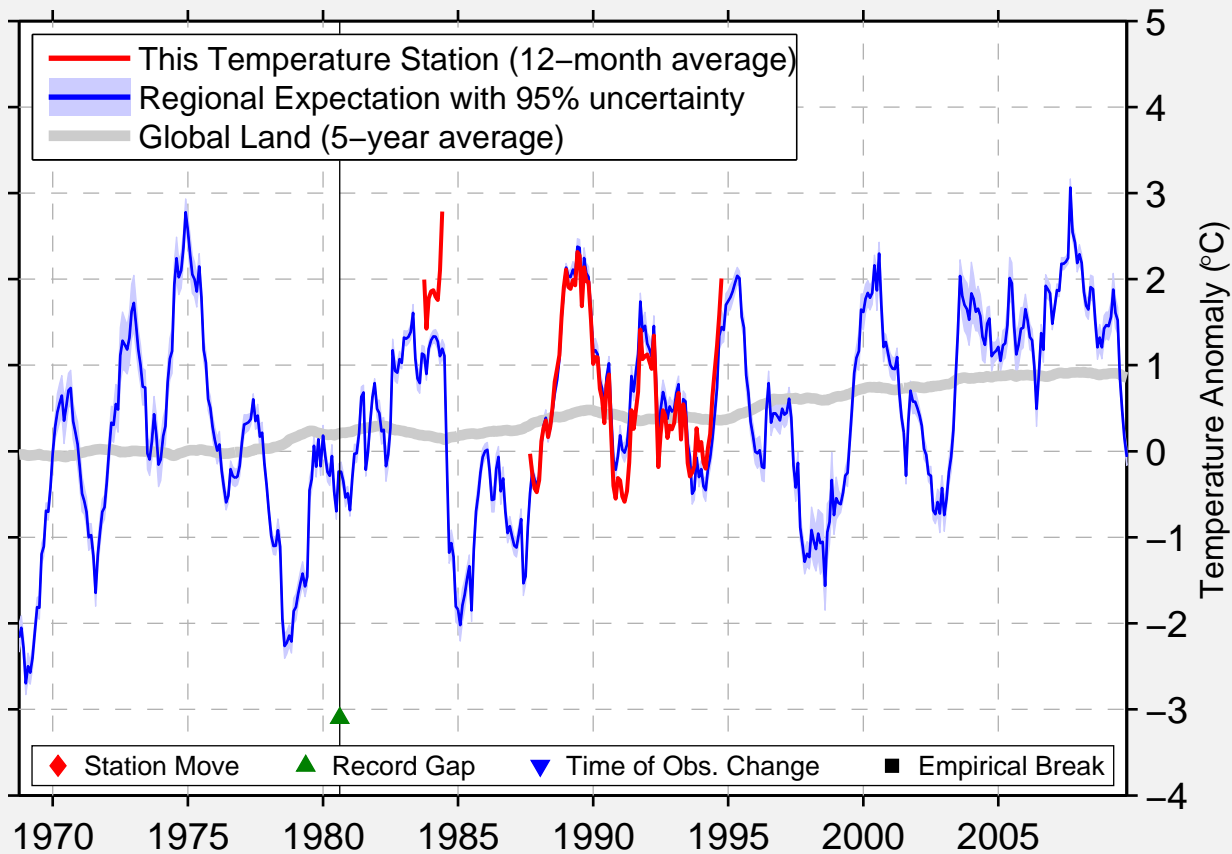

VAS'KOVO

64.533 N, 40.450 E (Russia)

Data Quality Controlled and Aligned at Breakpoints

Berkeley Earth