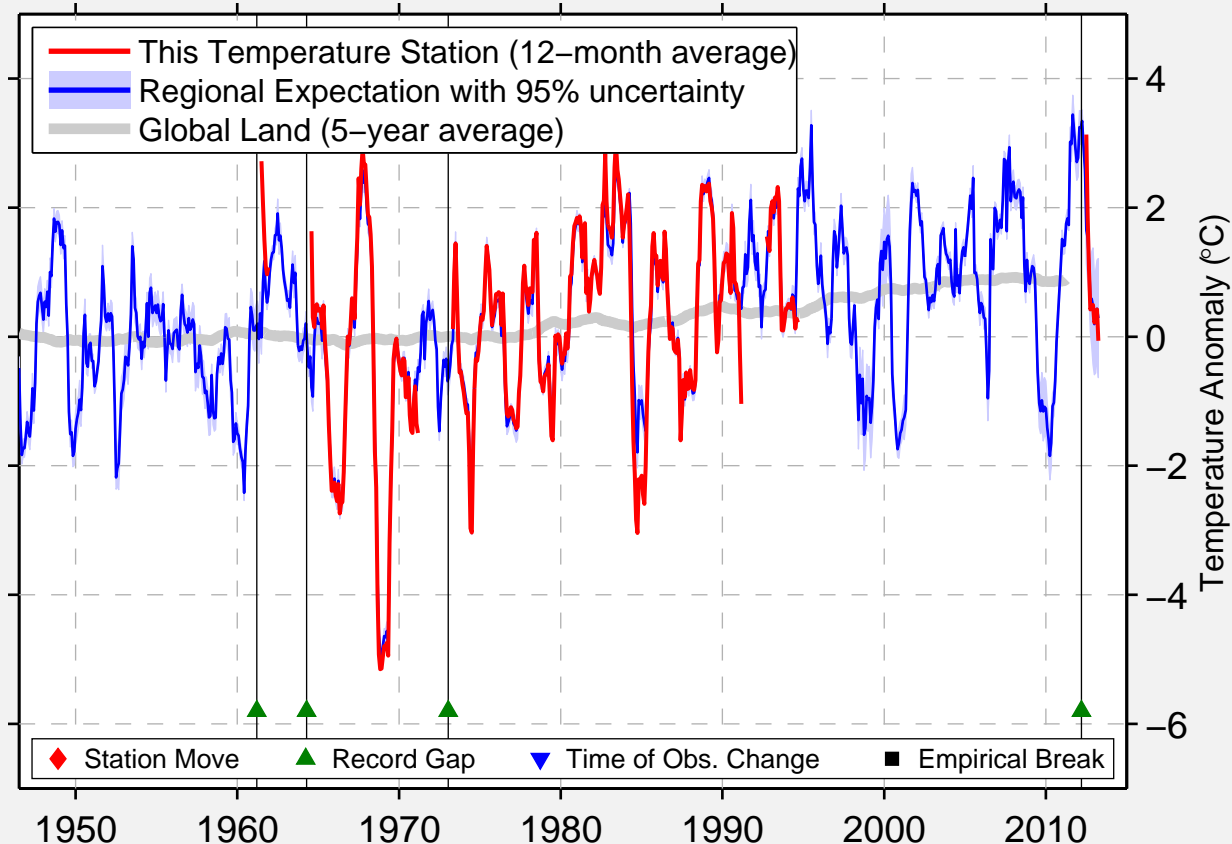

VERESHCHAGINO

64.234 N, 87.571 E (Russia)

Data Quality Controlled and Aligned at Breakpoints

Berkeley Earth