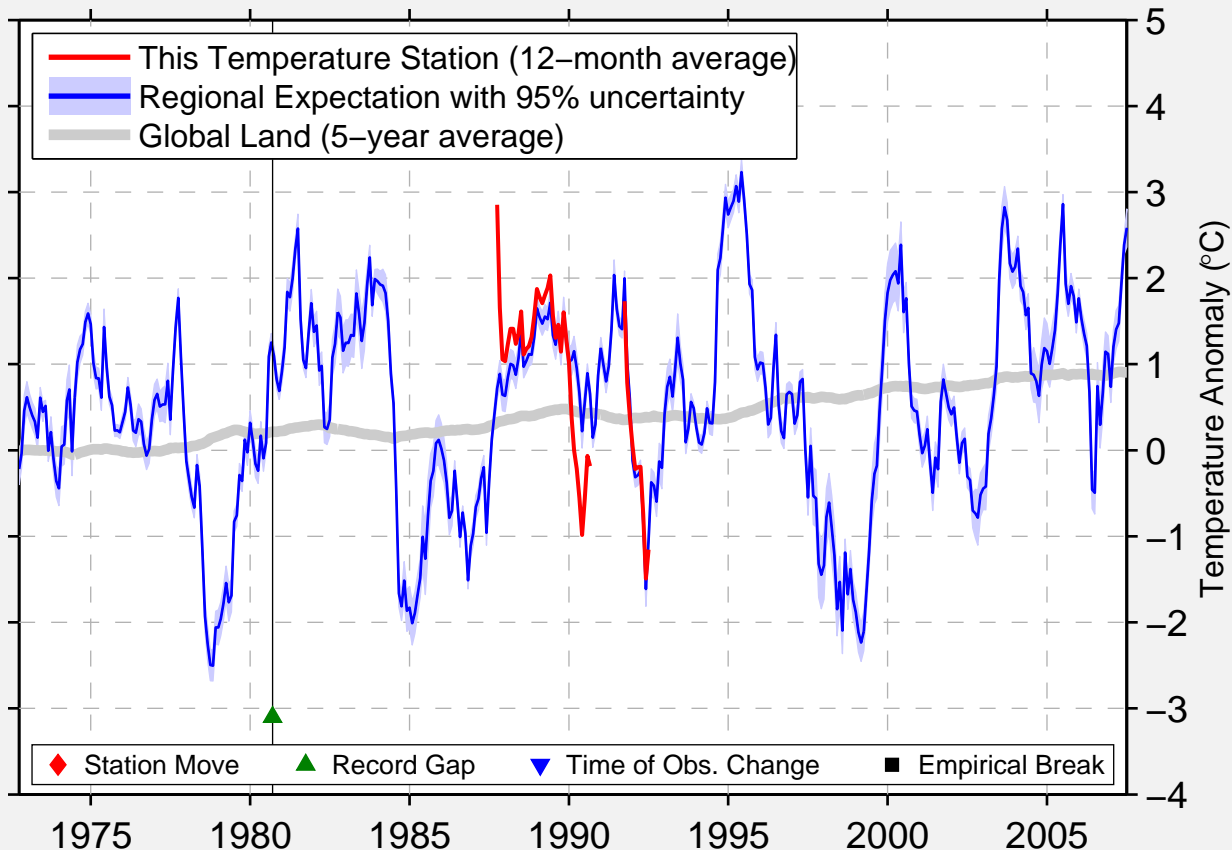

VERHNI SUGOR

64.033 N, 59.500 E (Russia)

Data Quality Controlled and Aligned at Breakpoints

Berkeley Earth