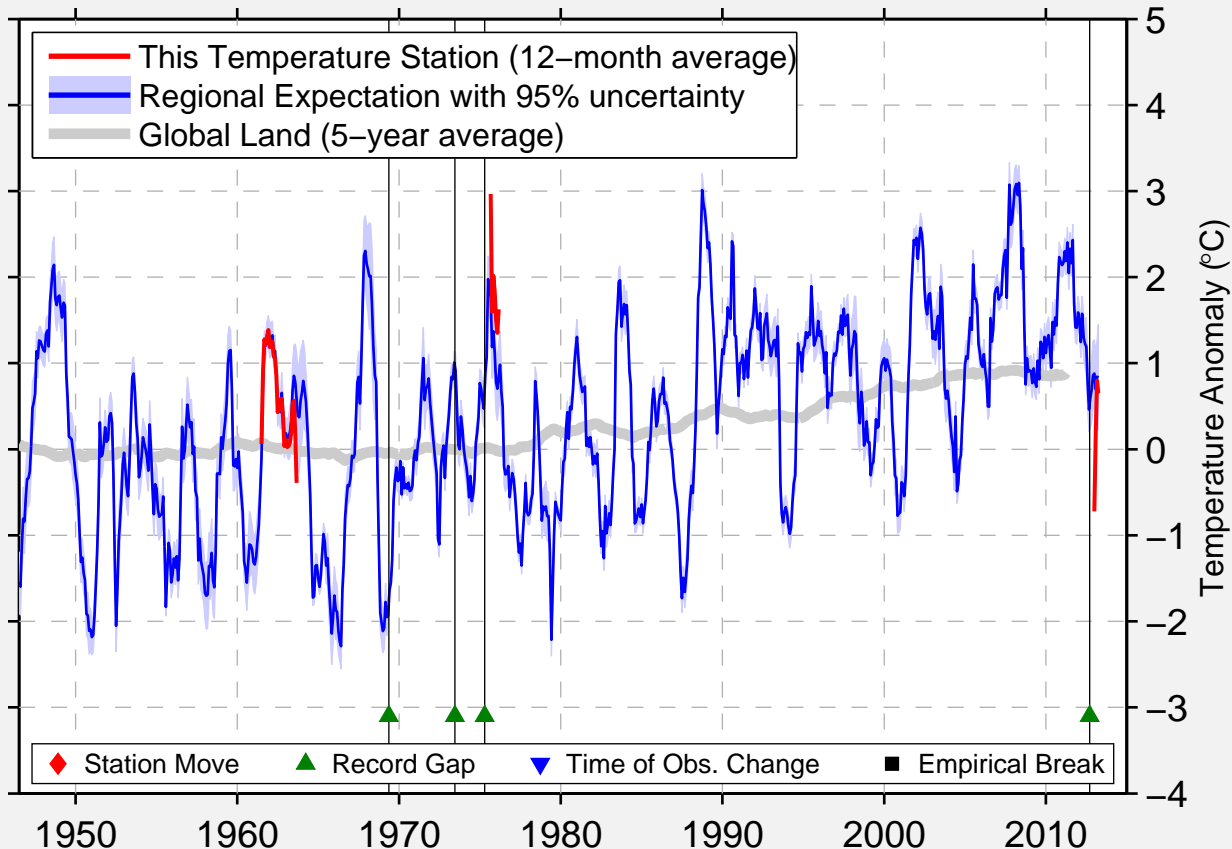

# HATYAYK-HOMO

63.950 N, 124.833 E (Russia)

Data Quality Controlled and Aligned at Breakpoints

Berkeley Earth