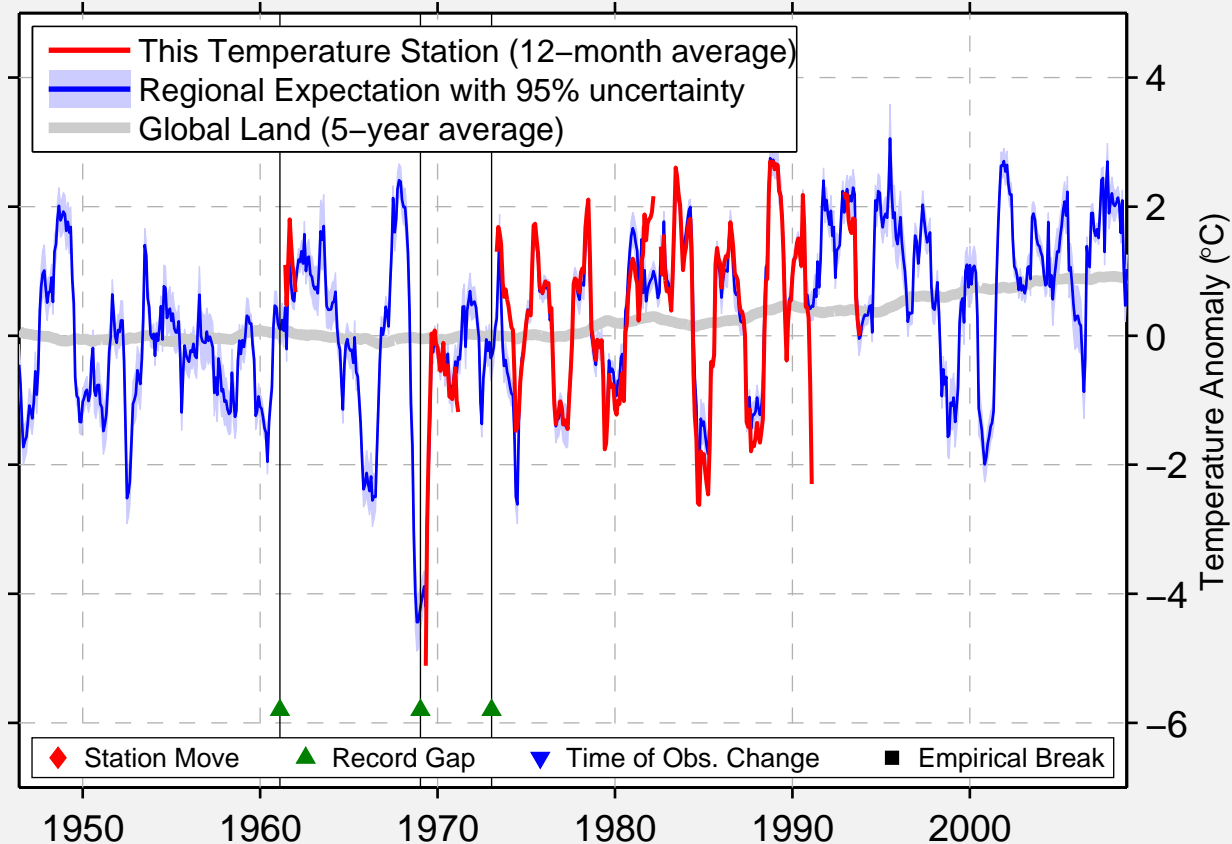

UCAMI

63.833 N, 96.650 E (Russia)

Data Quality Controlled and Aligned at Breakpoints

Berkeley Earth