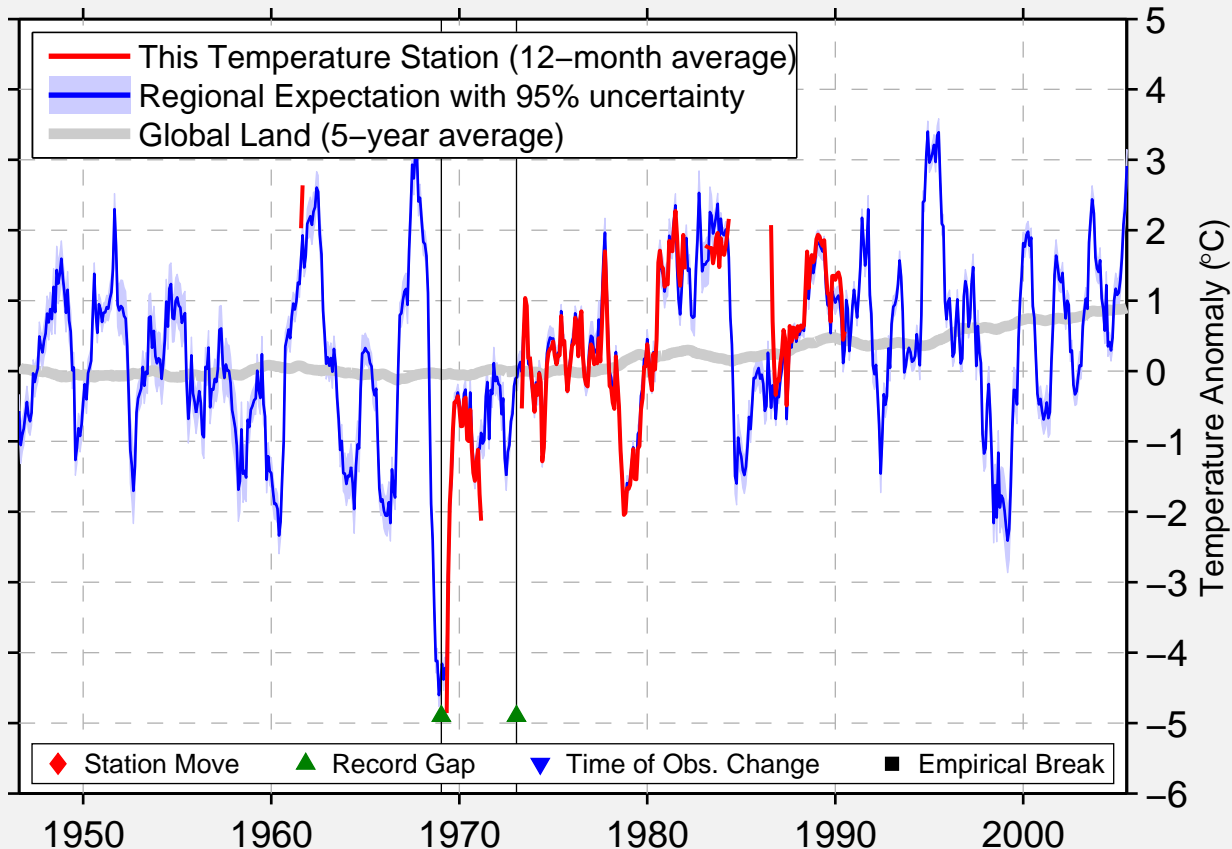

NUMTO

63.500 N, 71.333 E (Russia)

Data Quality Controlled and Aligned at Breakpoints

Berkeley Earth