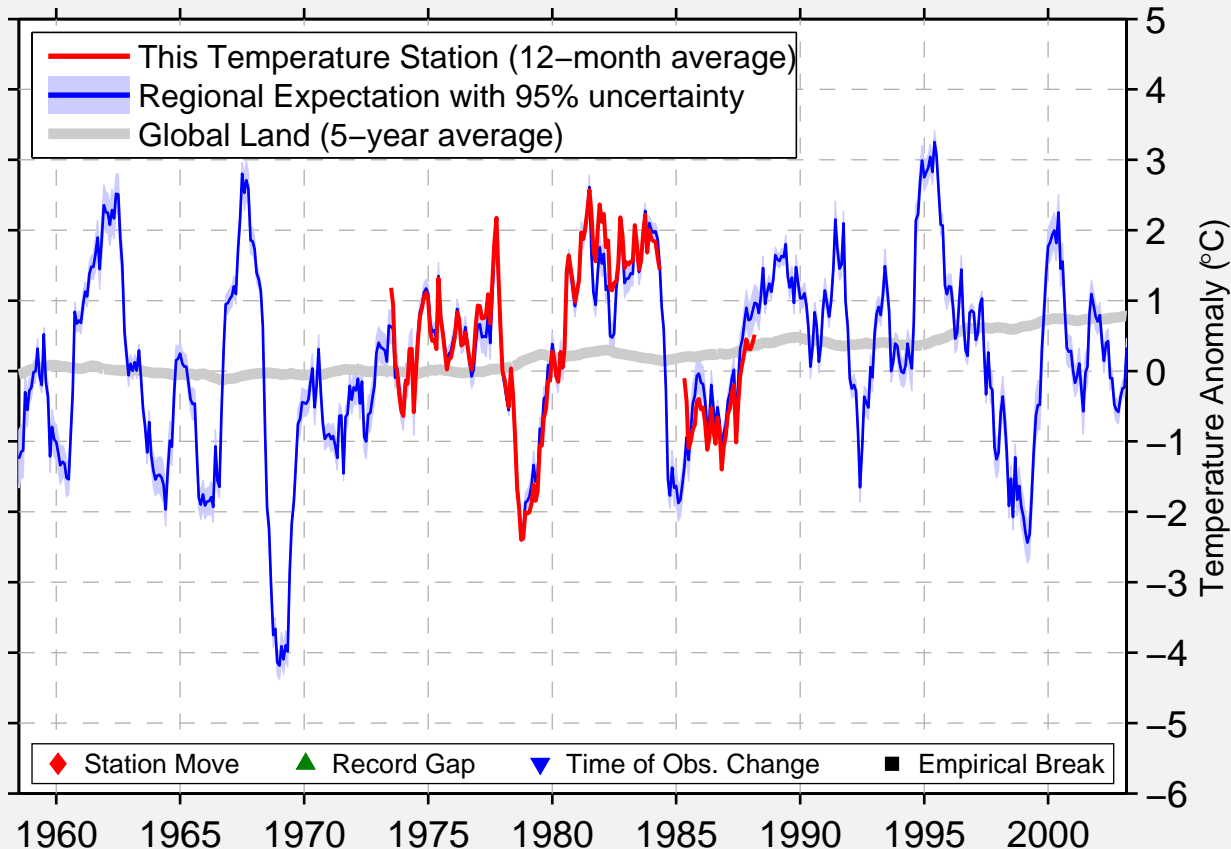

SARTINYA

63.367 N, 63.067 E (Russia)

◆ Station Move ▲ Record Gap ▼ Time of Obs. Change ■ Empirical Break