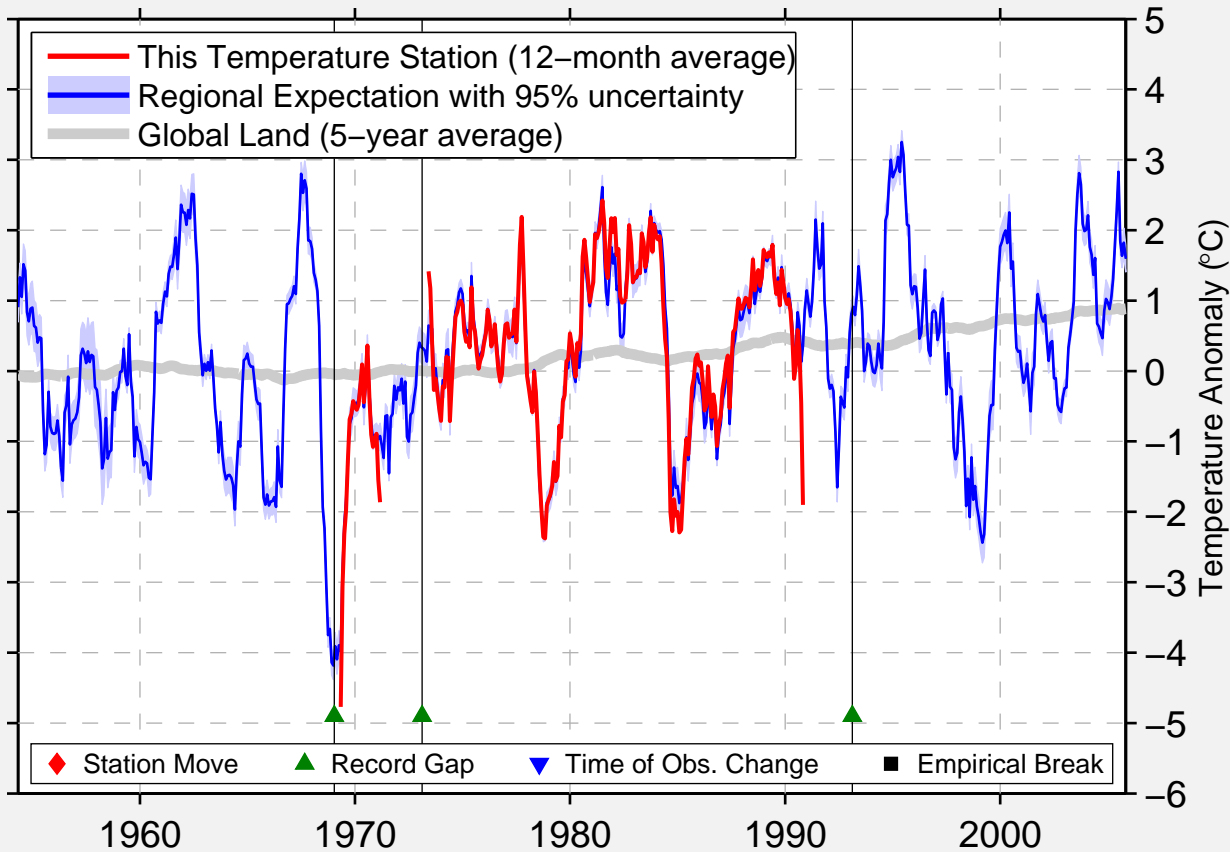

IGRIM

63.200 N, 64.483 E (Russia)

Data Quality Controlled and Aligned at Breakpoints

Berkeley Earth