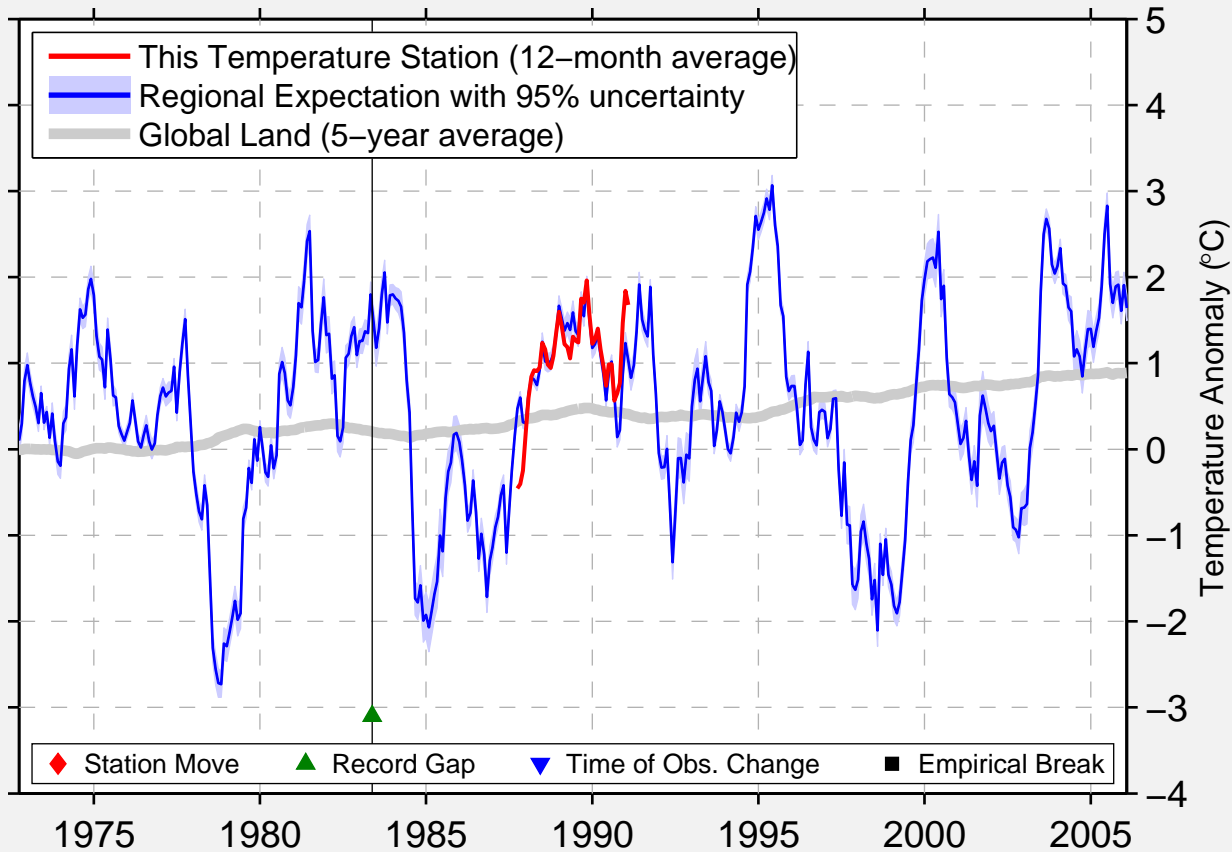

IZVAJIL

63.050 N, 54.467 E (Russia)

Data Quality Controlled and Aligned at Breakpoints

Berkeley Earth