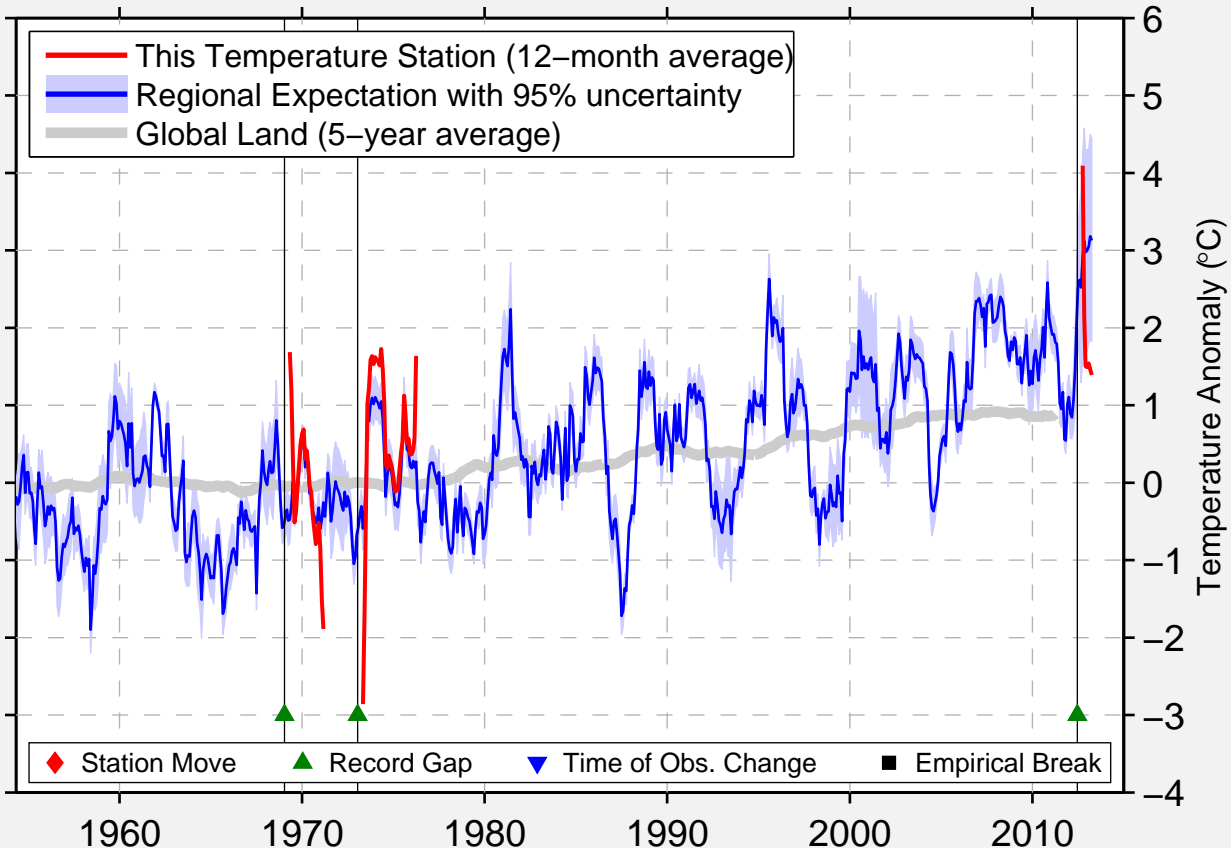

EL'GEN (SOVHOZ)

62.800 N, 150.667 E (Russia)

Data Quality Controlled and Aligned at Breakpoints

Berkeley Earth