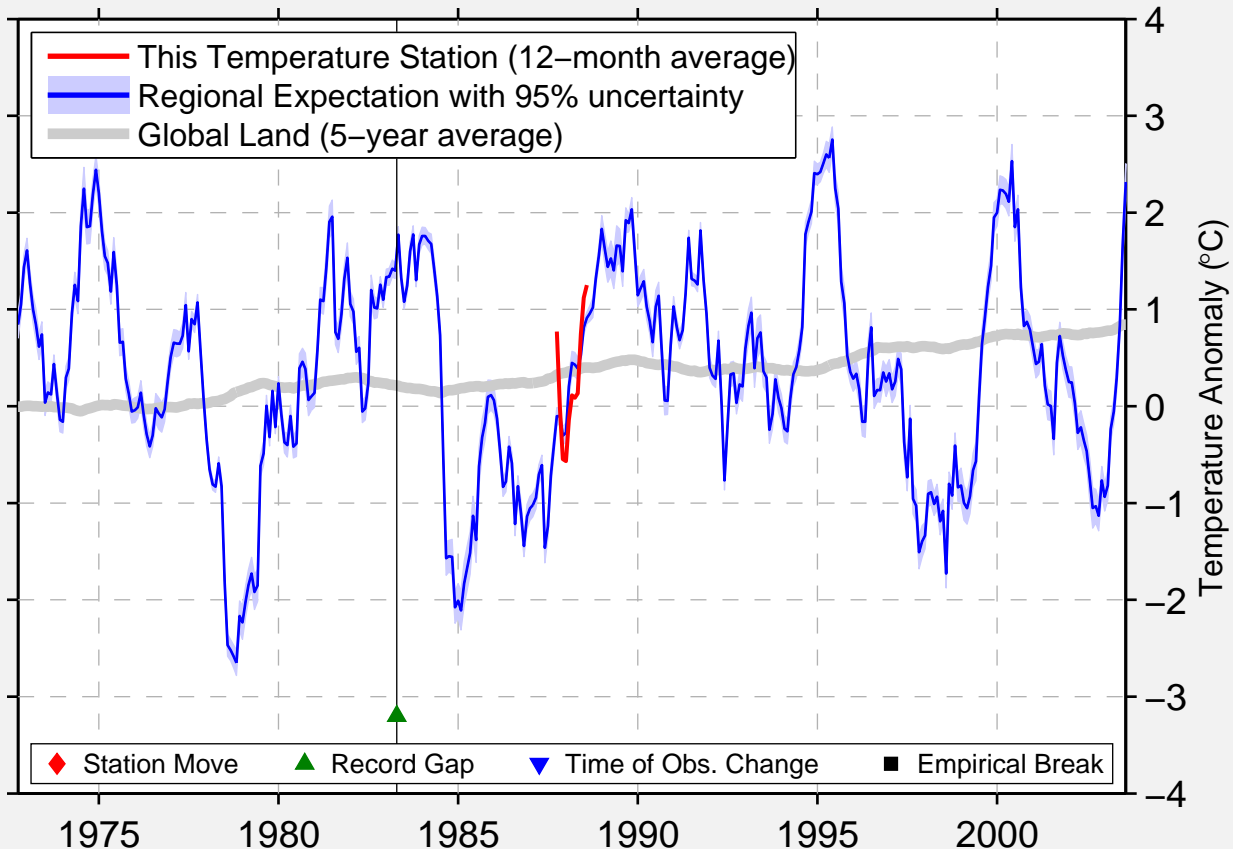

# LOPTYUGA

62.917 N, 49.633 E (Russia)

Data Quality Controlled and Aligned at Breakpoints

Berkeley Earth