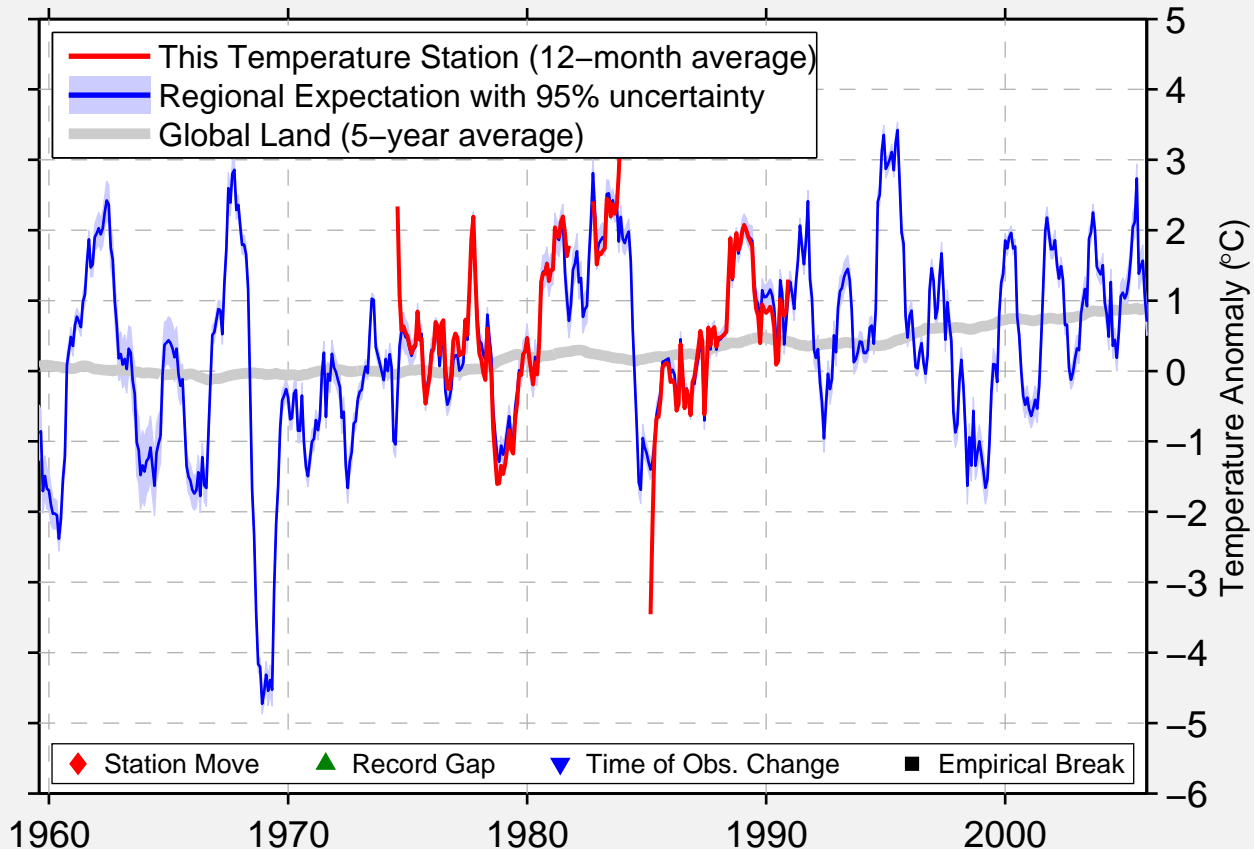

# KOCEVJE

62.467 N, 73.117 E (Russia)

Data Quality Controlled and Aligned at Breakpoints

Berkeley Earth