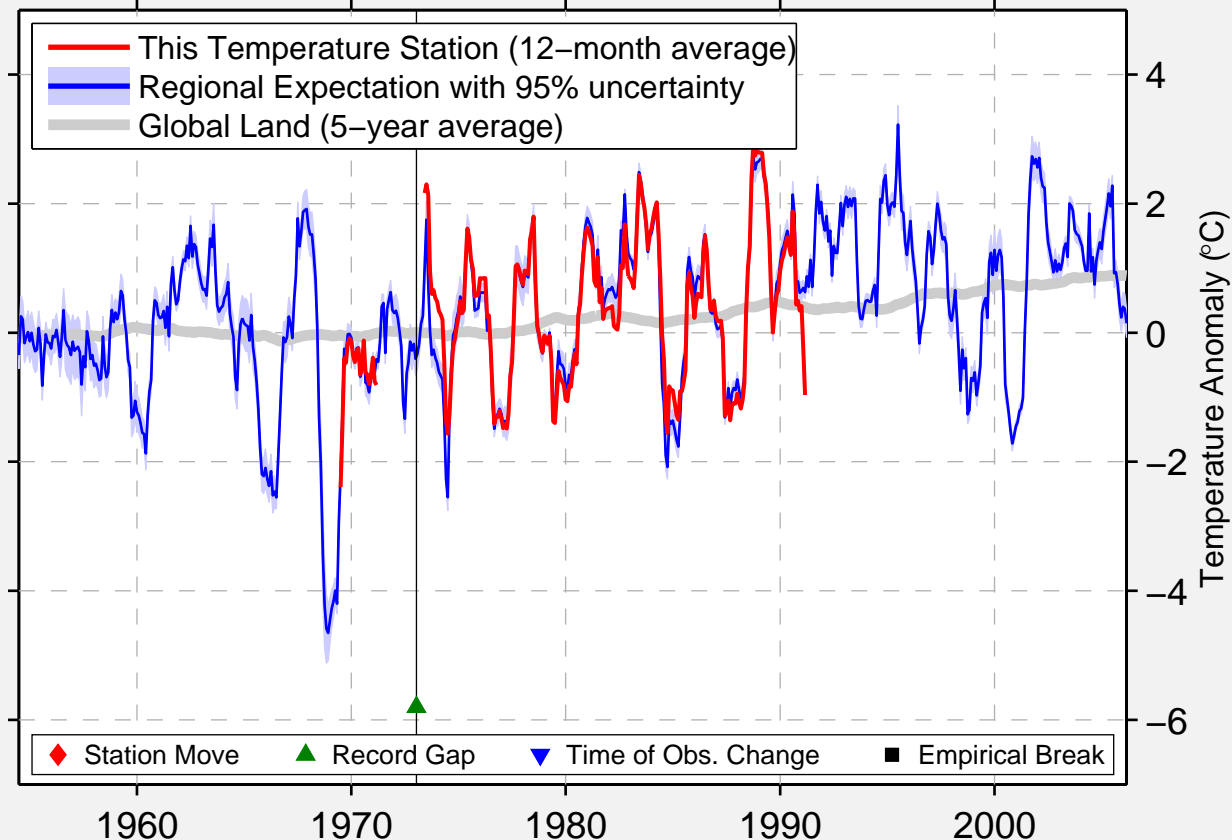

POLIGUS

62.000 N, 94.667 E (Russia)

Data Quality Controlled and Aligned at Breakpoints

Berkeley Earth