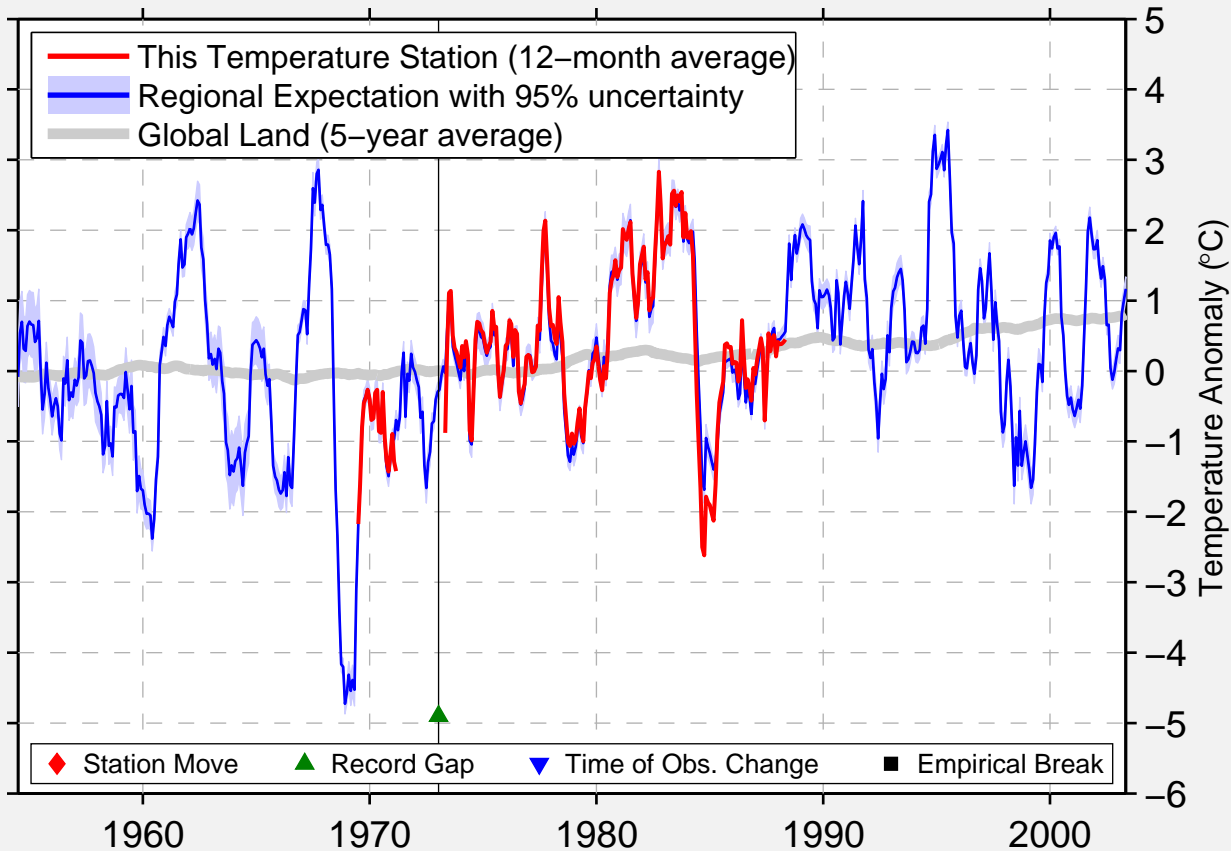

YERMAKOVO

61.800 N, 74.083 E (Russia)

Data Quality Controlled and Aligned at Breakpoints

Berkeley Earth