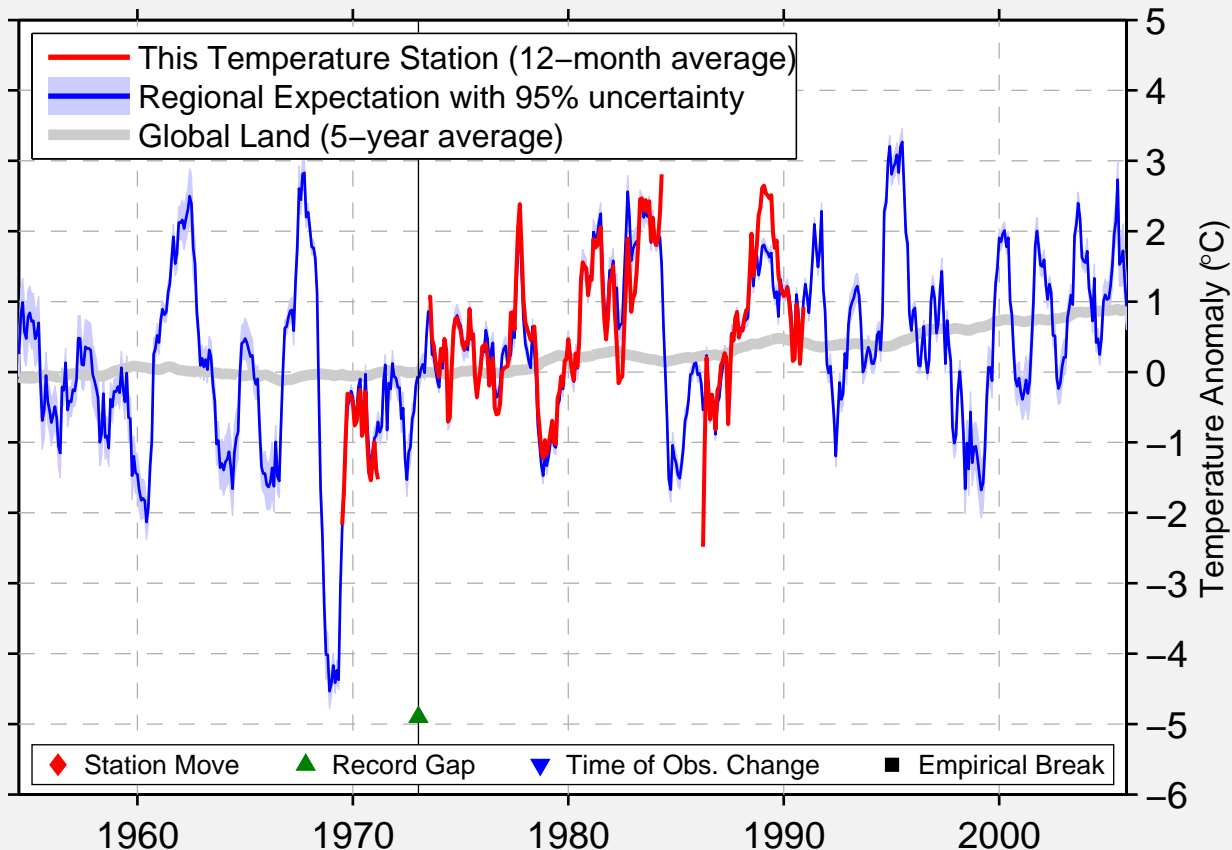

GORSKOVA

61.700 N, 70.667 E (Russia)

Data Quality Controlled and Aligned at Breakpoints

Berkeley Earth