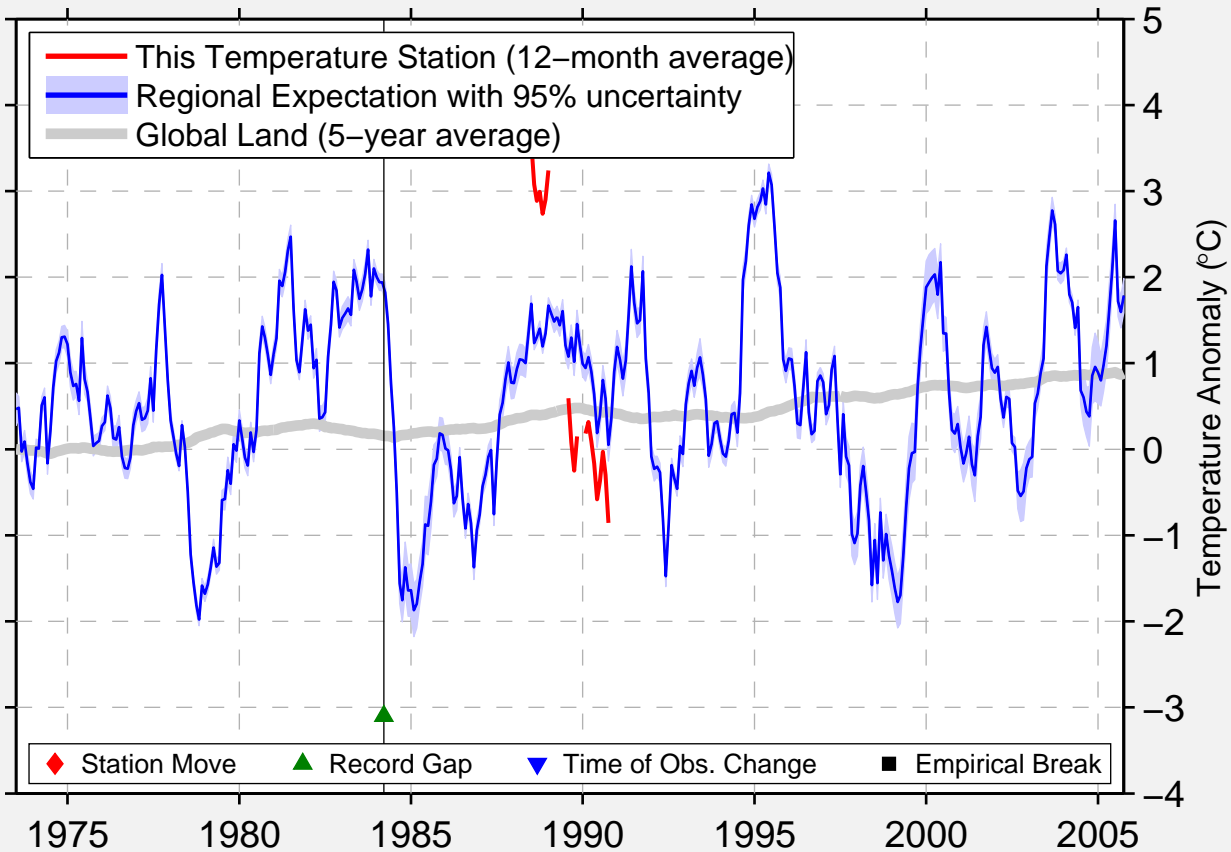

PIONERSKI

61.200 N, 62.950 E (Russia)

Data Quality Controlled and Aligned at Breakpoints

Berkeley Earth