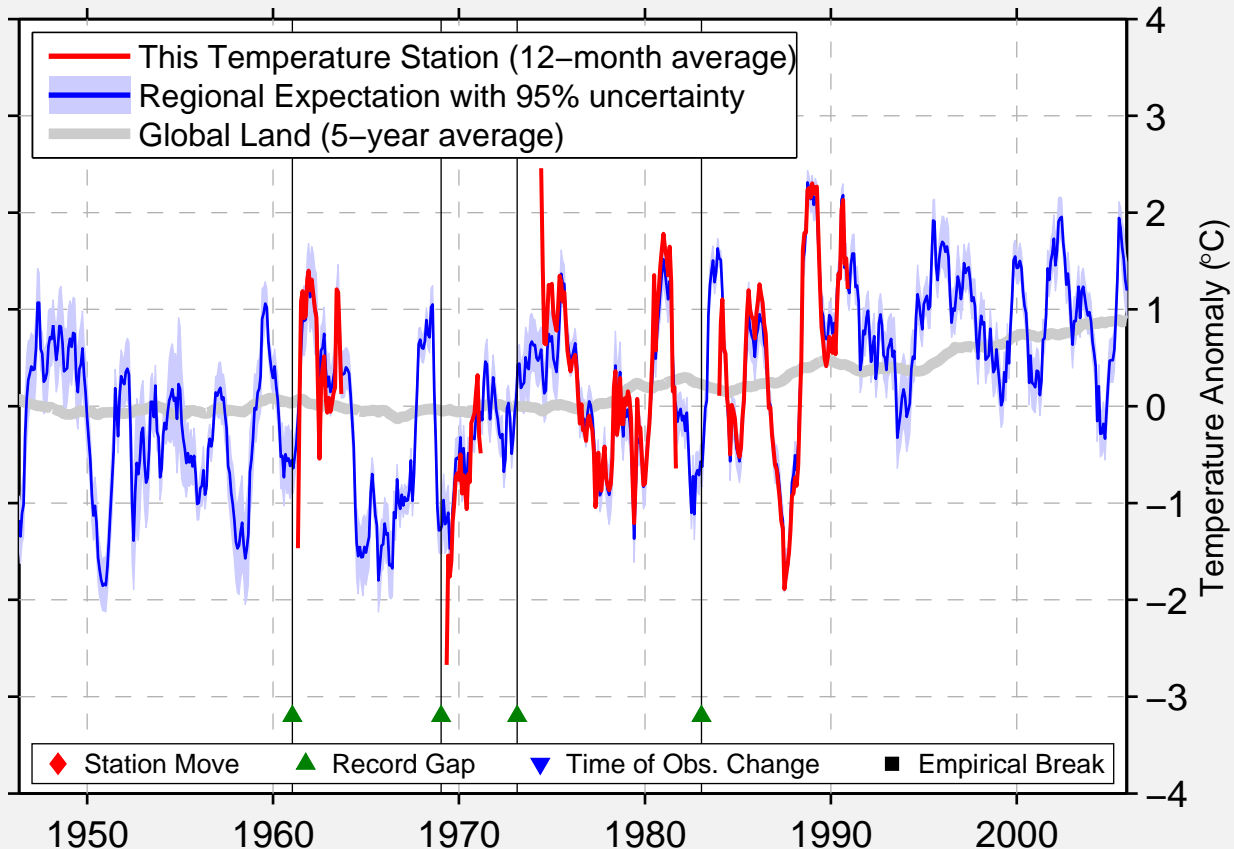

# ALLAH-JUN

61.133 N, 138.050 E (Russia)

Data Quality Controlled and Aligned at Breakpoints

Berkeley Earth