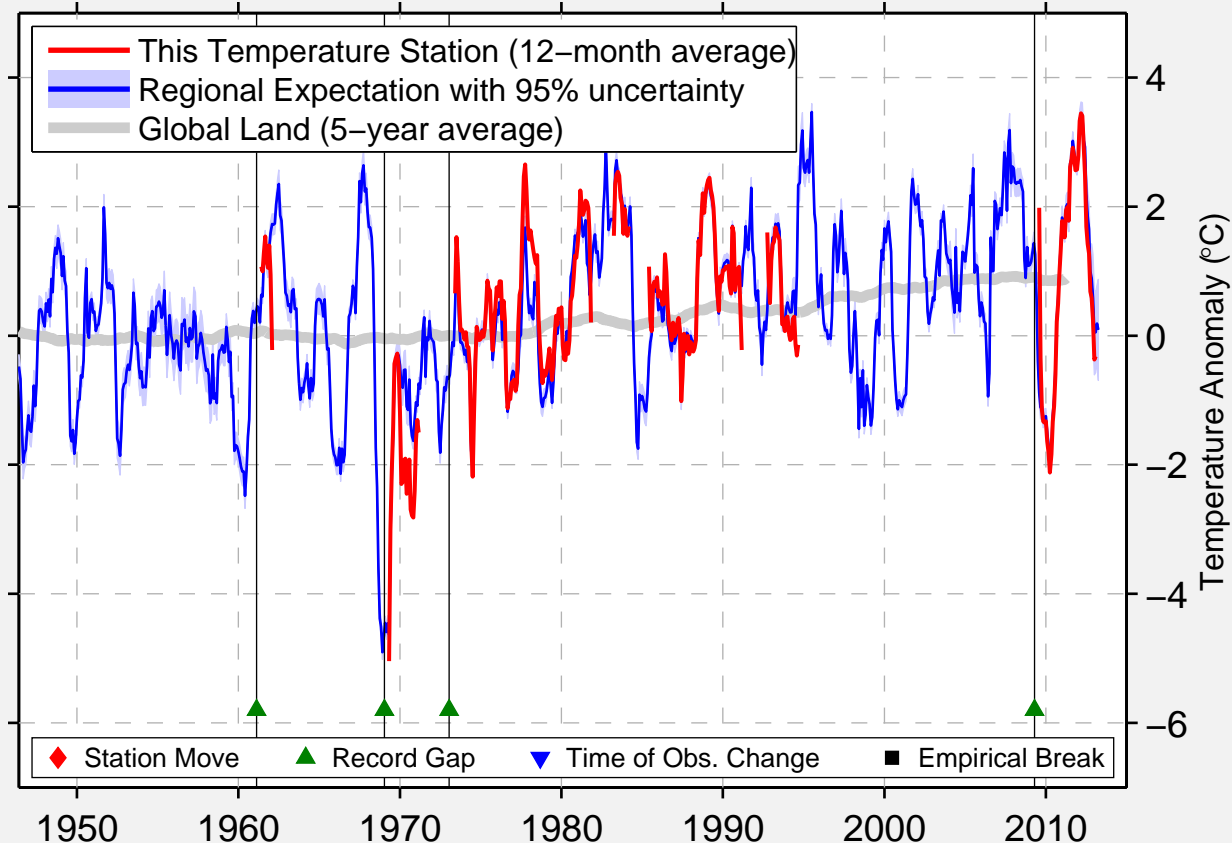

# LARJAK

61.100 N, 80.267 E (Russia)

Data Quality Controlled and Aligned at Breakpoints

Berkeley Earth