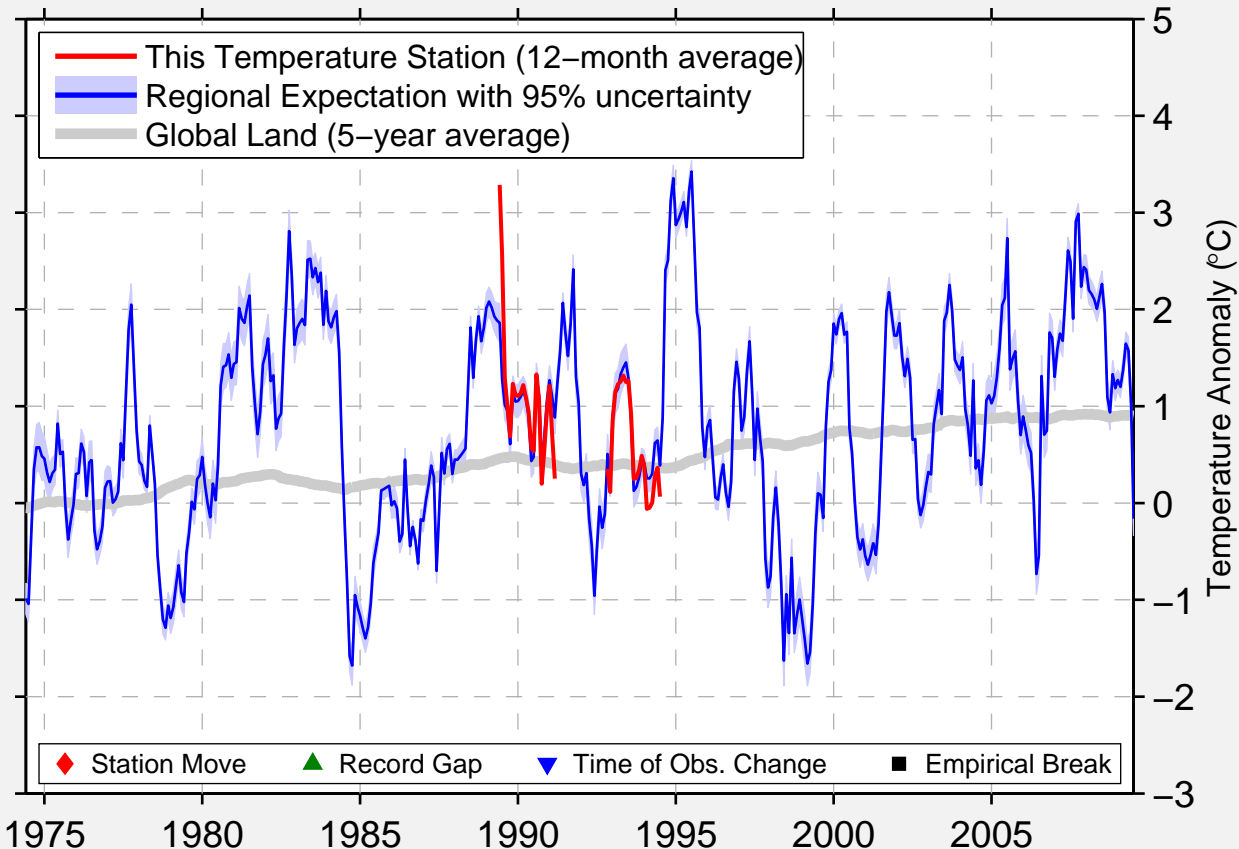

NEFTEJUGANSK

61.100 N, 72.750 E (Russia)

Data Quality Controlled and Aligned at Breakpoints

Berkeley Earth