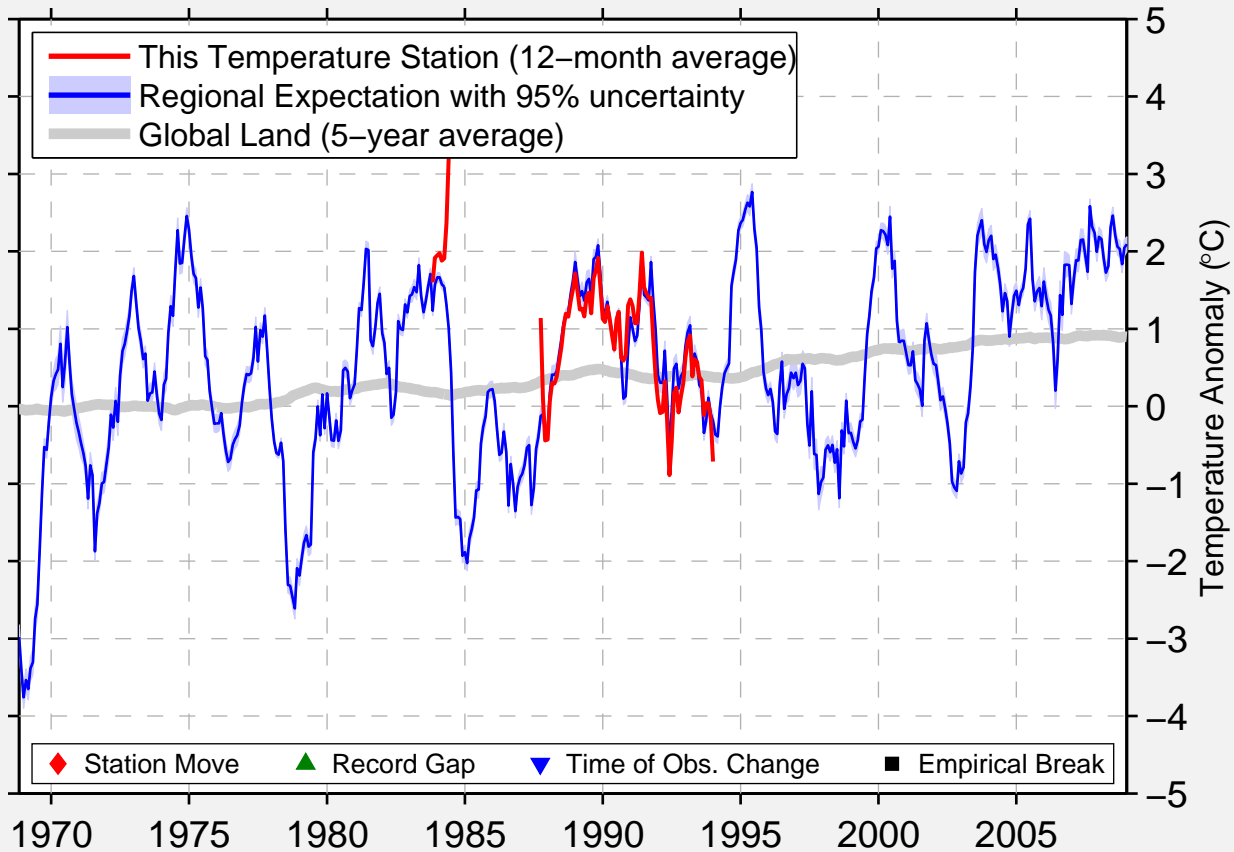

# VIZINGA

61.083 N, 50.167 E (Russia)

Data Quality Controlled and Aligned at Breakpoints

Berkeley Earth