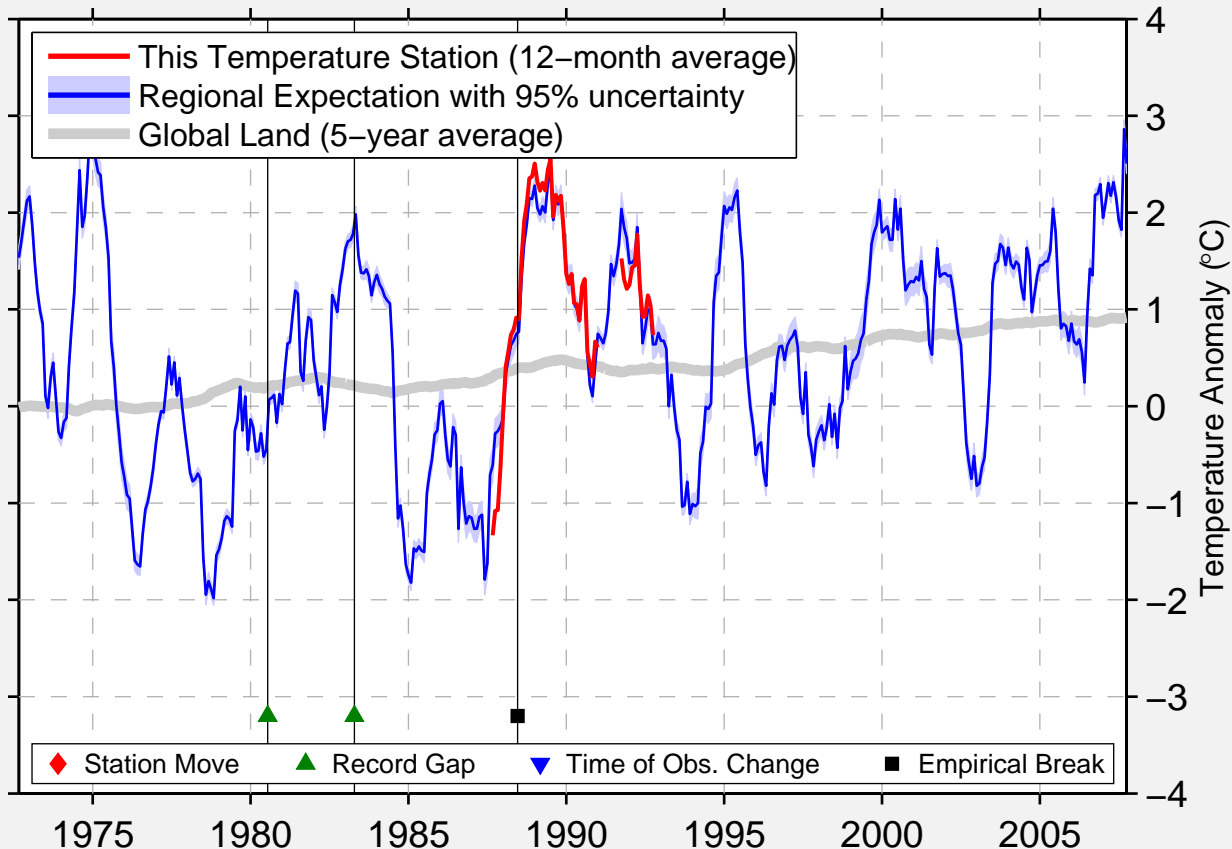

# CHAROZERO

60.467 N, 38.650 E (Russia)

Data Quality Controlled and Aligned at Breakpoints

Berkeley Earth