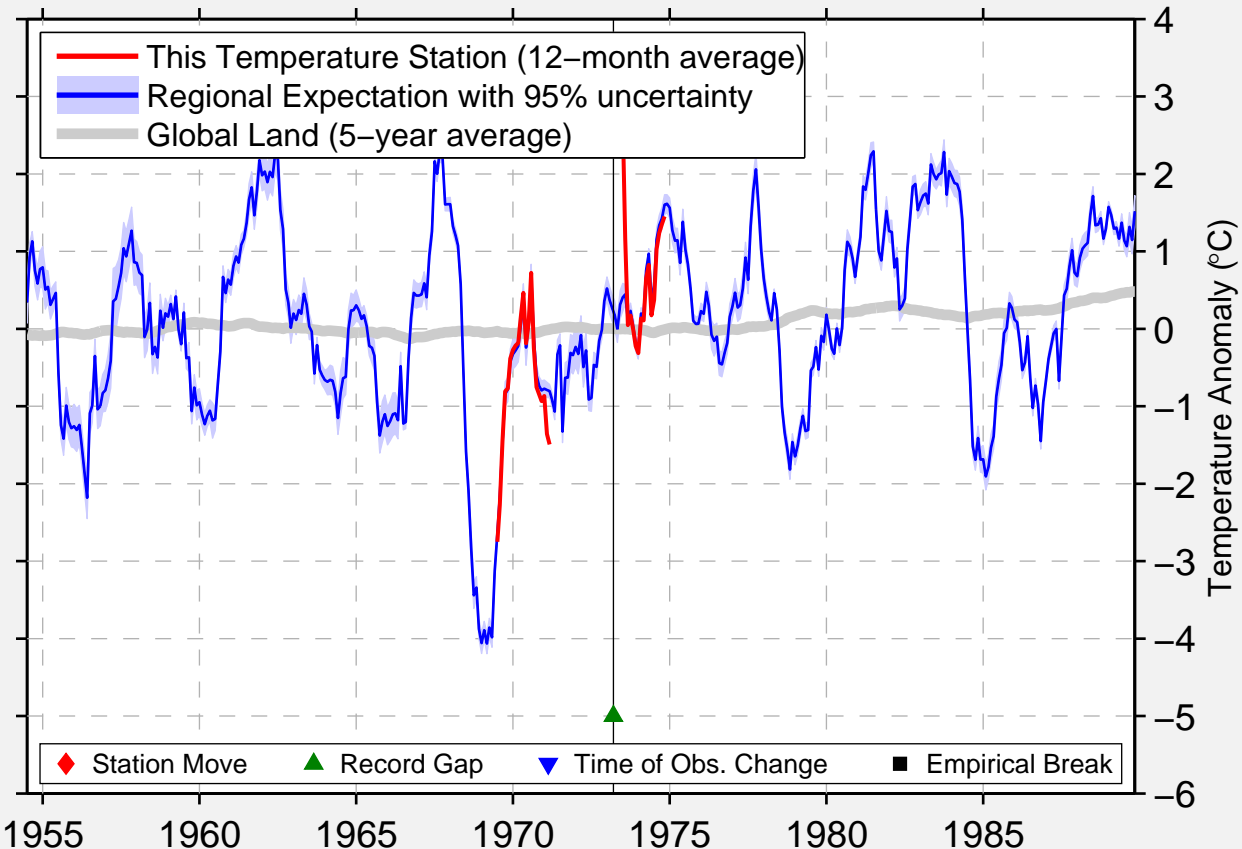

SANTAL

60.400 N, 63.133 E (Russia)

◆ Station Move ▲ Record Gap ▼ Time of Obs. Change ■ Empirical Break