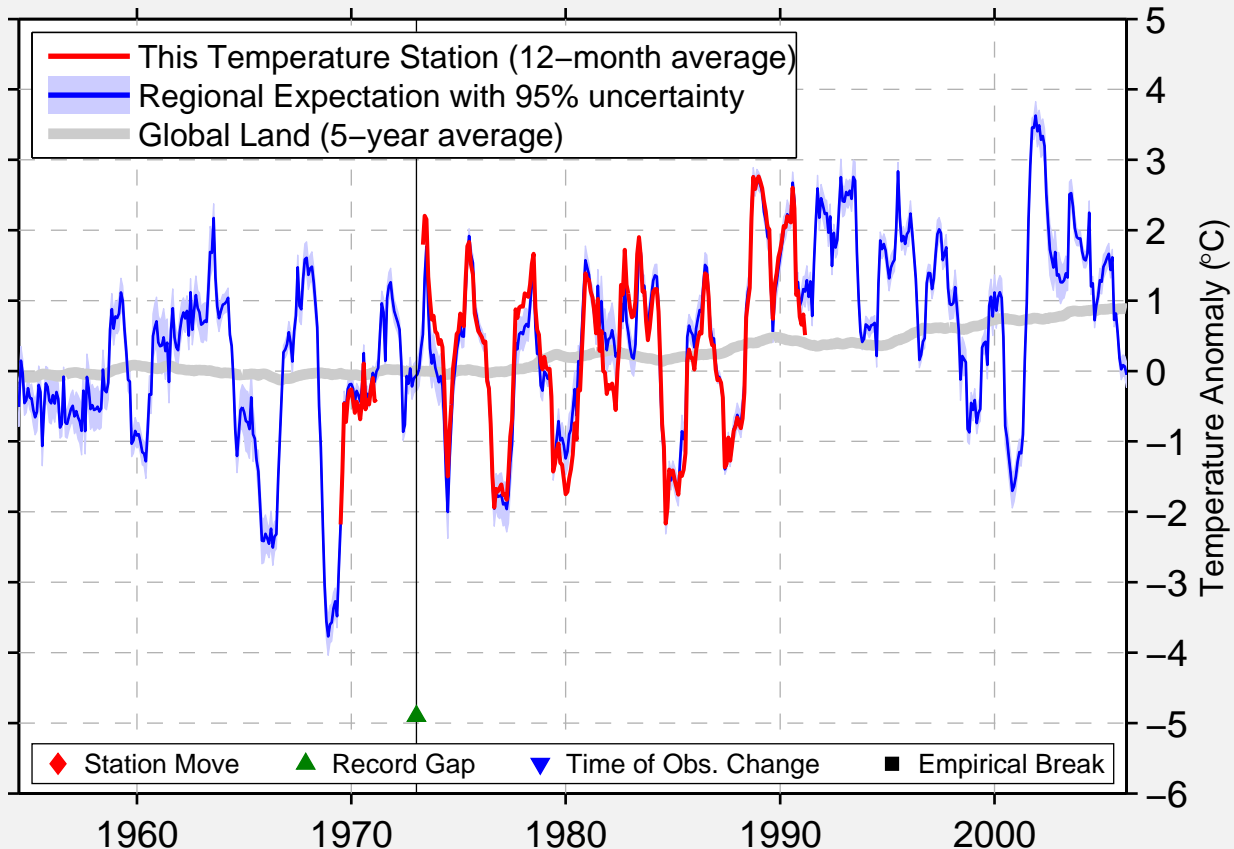

CEMDALSK

59.750 N, 103.300 E (Russia)

Data Quality Controlled and Aligned at Breakpoints

Berkeley Earth