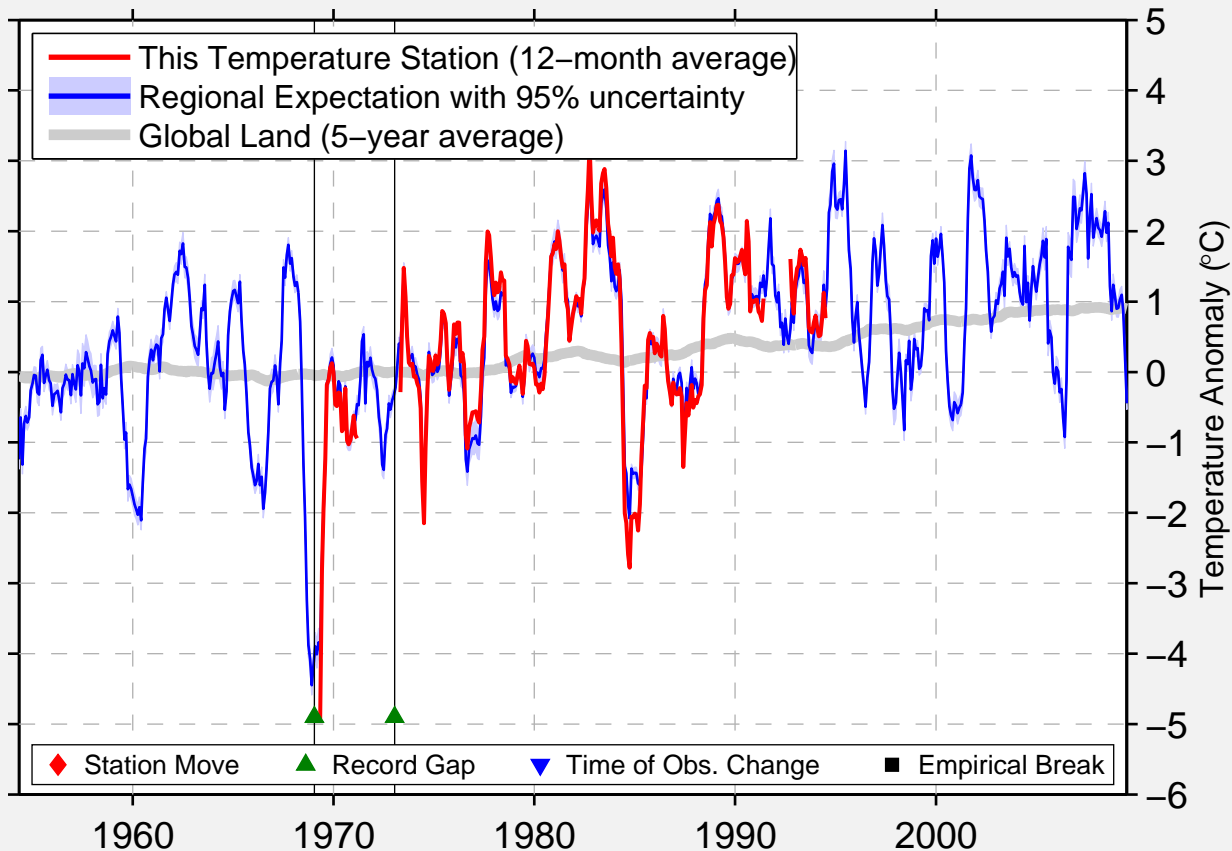

BEREZOVKA

59.383 N, 82.833 E (Russia)

Data Quality Controlled and Aligned at Breakpoints

Berkeley Earth