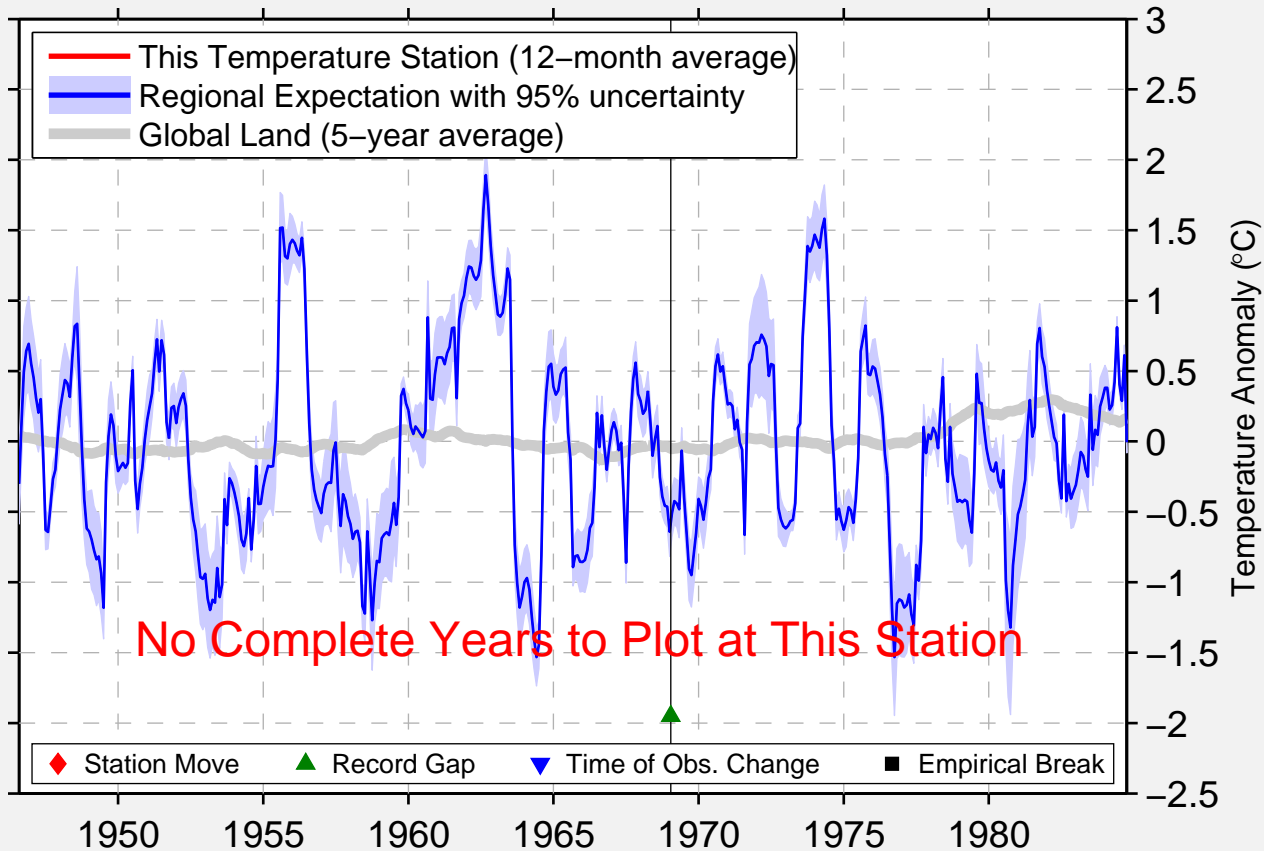

KINKIL KAMCHATKA

59.350 N, 160.383 E (Russia)

No Complete Years to Plot at This Station

◆ Station Move ▲ Record Gap ▼ Time of Obs. Change ■ Empirical Break