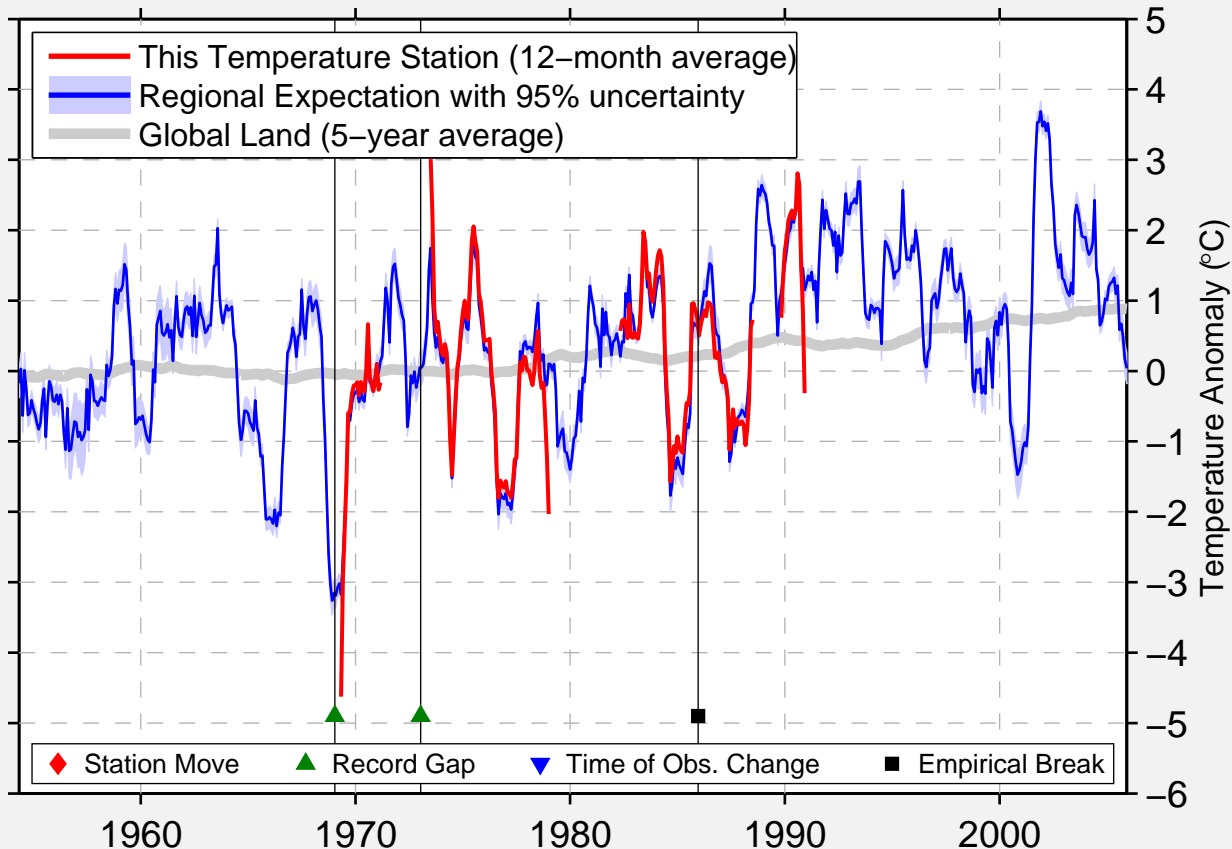

NEPA

59.250 N, 108.233 E (Russia)

Data Quality Controlled and Aligned at Breakpoints

Berkeley Earth