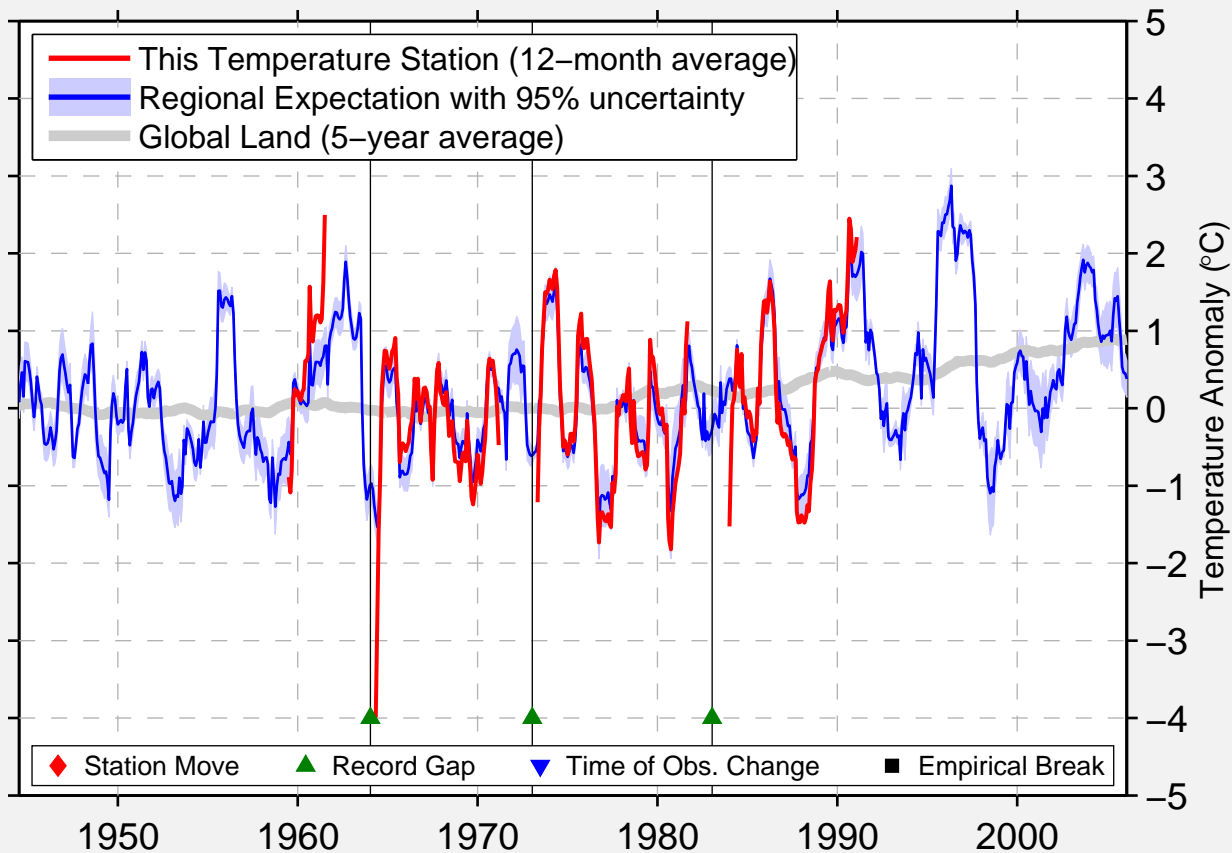

PALANA

59.083 N, 159.900 E (Russia)

Data Quality Controlled and Aligned at Breakpoints

Berkeley Earth